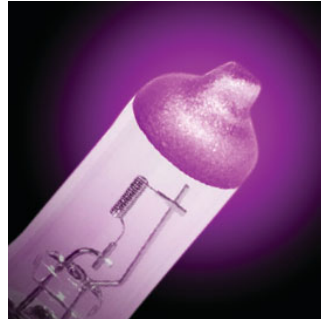

Thanks to a special coating on the lamps, Philips ColorVision adds a touch of colour which is in line with European regulations. So you can customise your ride while still projecting safe white light

Designed for reflector optics