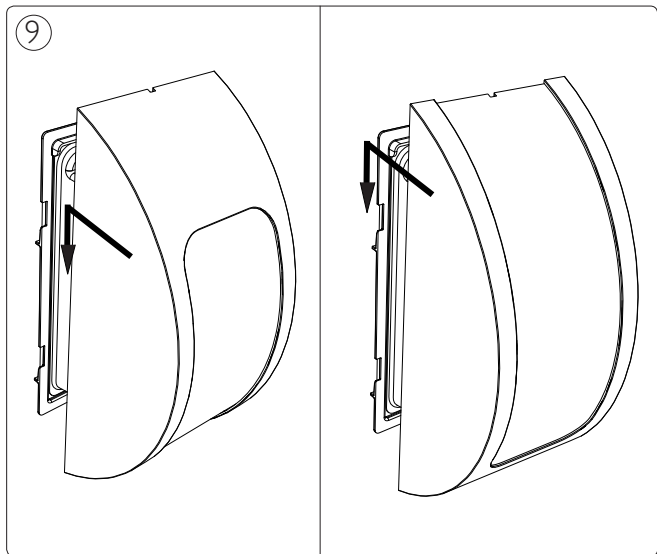

Incl.

Philips Lighting Contact Centre
Int. Business Reply Service
I.B.R.S. / C.C.R.I. Numéro 10461
5600 VB Eindhoven
Pays-Bas / The Netherlands

www.philips.com/homelighting
☎ +800 7445 4775

4404.018.10071
Last update: 19/09/13