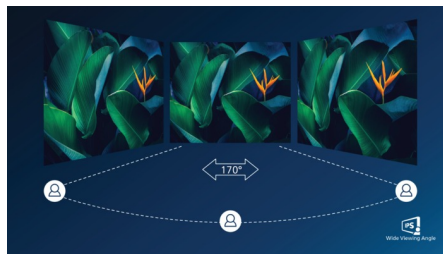

Multi-angle stand

Our continuous tilt stand bends from 0 to 90 degrees with the kind of flexibility to allow you to get comfortable anywhere you need to keep up with your work.

Performance, adaptability

Enjoy a clean, portable, dual-screen workstation. The soft, smooth, pliable USB-C cable is designed to be easy to carry and fit in any bag.

IPS technology

IPS displays use an advanced technology which gives you extra wide viewing angles of 170/170 degree, making it possible to view the display from almost any angle. Unlike standard TN panels, IPS displays gives you remarkably crisp images with vivid colors, making it ideal not only for Photos, movies and web browsing, but also for professional applications which demand color accuracy and consistent brightness at all times.