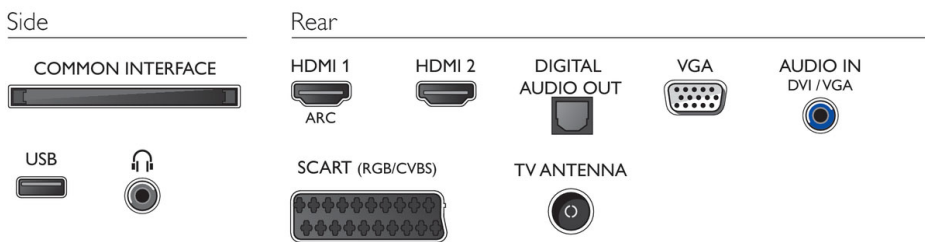

Multimedia Applications

- Video Playback Formats: Containers: AVI, MKV, H264/MPEG-4 AVC, MPEG-1, MPEG-2, MPEG-4,

WMV9/VC1

- Subtitles Formats Support: .SML, .SRT, .SSA, .SUB, .TXT, .ASS
- Music Playback Formats: AAC, MP3, WAV, WMA (v2 up to v9.2)
- Picture Playback Formats: JPEG, BMP, GIF, PNG

Supported Display Resolution

- Computer inputs: up to 1920x1080 @ 60Hz
- Video inputs: 24, 25, 30, 50, 60 Hz, up to 1920x1080p

Tuner/Reception/Transmission

- Digital TV: DVB-T/C
- MPEG Support: MPEG2, MPEG4
- Video Playback: NTSC, PAL, SECAM

Power

- Mains power: AC 220 - 240 V 50/60Hz
- Ambient temperature: 5 °C to 35 °C
- Eu Energy Label power: 24 W
- Annual energy consumption: 35 kW h
- Energy Label Class: A
- Standby power consumption: <0.3W
- Off mode power consumption: <0.3 W
- Power Saving Features: Auto switch-off timer, Eco mode, Picture mute (for radio)

Dimensions

- Box dimensions (W x H x D): 600 x 390 x 100 mm
- Set dimensions (W x H x D): 512 x 308 x 35 mm
- Set dimensions with stand (W x H x D): 512 x 317 x 112 mm
- Product weight: 2.6 kg
- Product weight (+stand): 2.7 kg
- Weight incl. Packaging: 3.5 kg
- VESA wall mount compatible: 75 x 75 mm

Accessories

- Included accessories: Remote Control, Table top stand, Power cord, Quick start guide, Legal and safety brochure, Warranty Leaflet

Connections

Issue date 2019-06-10

Version: 2.2.1

12 NC: 8670 001 23847
EAN: 87 18863 00295 7

© 2019 Koninklijke Philips N.V.
All Rights reserved.

Specifications are subject to change without notice.
Trademarks are the property of Koninklijke Philips N.V.
or their respective owners.

www.philips.com

* EPG and actual visibility (up to 8 days) is country and operator dependent.

* Energy consumption in kWh per year, based on the power consumption of the television operating 4 hours per day for 365 days. The actual energy consumption will depend on how the television is used.

* The TV supports DVB reception for 'Free to air' broadcast. Specific DVB operators may not be supported. An up to date list can be found in the FAQ section of the Philips support website. For some operators Conditional Access and subscription are required. Contact your operator for more information.

* (Philips) only compatible with specific Philips player device.