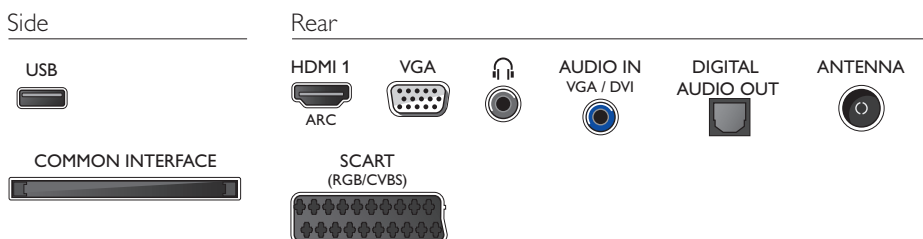

Multimedia Applications

- Video Playback Formats: Containers: AVI, MKV, H264/MPEG-4 AVC, MPEG-1, MPEG-2, MPEG-4, WMV9/VC1

- Subtitles Formats Support: .AAS, .SMI, .SRT, .SSA, .SUB, .TXT
- Music Playback Formats: AAC, AMR, LPCM, M4A, MP3, MPEG1 L1/2, WMA (v2 up to v9.2)
- Picture Playback Formats: JPEG, BMP, GIF, JPS, PNG, PNS

Supported Display Resolution

- Computer inputs: up to 1920x1080 @ 60Hz
- Video inputs: 24, 25, 30, 50, 60 Hz, up to 1920x1080p

Tuner/Reception/Transmission

- Digital TV: DVB-T/C
- MPEG Support: MPEG2, MPEG4
- Video Playback: NTSC, PAL, SECAM

Power

- Mains power: AC 220 - 240 V 50/60Hz
- Ambient temperature: 5 °C to 35 °C
- Eu Energy Label power: 24 W
- Annual energy consumption: 35 kW h
- Standby power consumption: < 0.3 W
- Power Saving Features: Auto switch-off timer, Eco mode, Picture mute (for radio)
- Off mode power consumption: < 0.3 W
- Energy Label Class: A

Dimensions

- Box dimensions (W x H x D): 600 x 390 x 106 mm
- Set dimensions (W x H x D): 510 x 323 x 56 mm
- Set dimensions with stand (W x H x D): 510 x 367 x 145 mm
- Product weight: 3 kg
- Product weight (+stand): 3.2 kg
- Weight incl. Packaging: 4.35 kg
- VESA wall mount compatible: 75 x 75 mm

Accessories

- Included accessories: Remote Control, Table top stand, Power cord, Quick start guide, Legal and safety brochure, Warranty Leaflet

Connections

Issue date 2018-02-22

Version: 9.0.1

12 NC: 8670 001 11176
EAN: 87 12581 70835 1

© 2018 Koninklijke Philips N.V.
All Rights reserved.

Specifications are subject to change without notice.
Trademarks are the property of Koninklijke Philips N.V.
or their respective owners.

www.philips.com

* Software upgrade required for Pause TV and USB recording. For more details about the software update, please visit www.philips.com/TV and click on support.

* USB recording for digital channels only, recordings may be limited by broadcast copy protection (CI+). Country and channel restrictions may apply.

* The TV supports DVB reception for 'Free to air' broadcast. Specific DVB operators may not be supported. An up to date list can be found in the FAQ section of the Philips support website. For some operators Conditional Access and subscription are required. Contact your operator for more information.

* Energy consumption in kWh per year, based on the power consumption of the television operating 4 hours per day for 365 days. The actual energy consumption will depend on how the television is used.

* EPG and actual visibility (up to 8 days) is country and operator dependent.

* (Philips) only compatible with specific Philips player device.