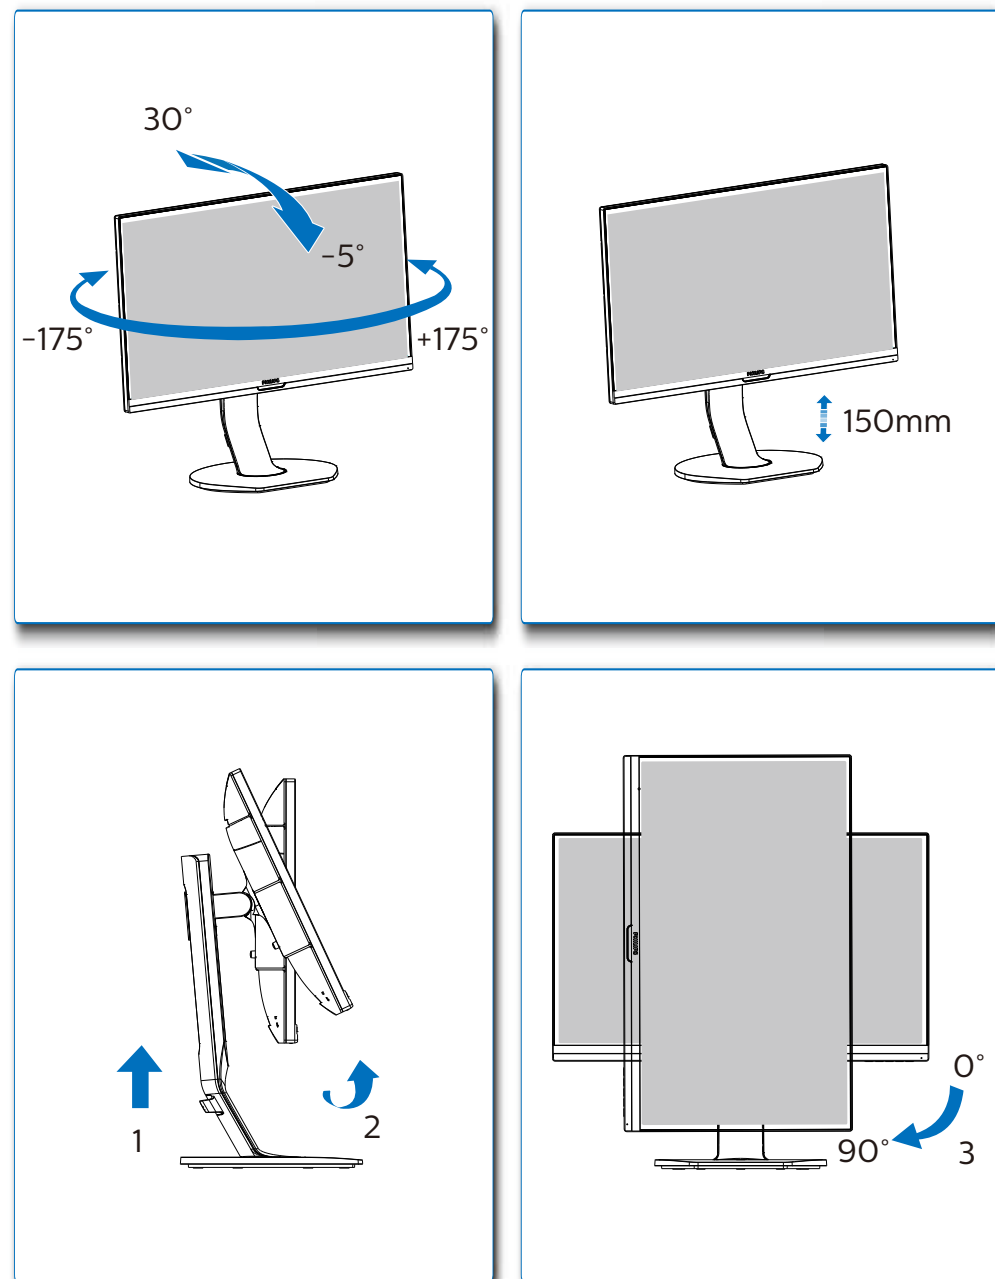

GRAPHIC DEVELOPMENT MMD	
Product name	
Project name	
Project no.	
Finishing	Folded sheet
Scale	1:1
Size Spreads	594 (W) x 210 (H) mm
Size	148.5 (W) x 210 (H) mm
Operator(s)	
Date amended	May. 18, 2016
VERSION No.	
APPROVAL	
QC Lithographer	
Product Manager	
Date Check	
ARTWORK DOCUMENT	
Paper	80gsm White, woodfree coated
Numbers of colours	2C2C
Spotcolor	
Aftertreatment	
☐	Cropping
☐	Coating
☐	Varnishing
☐	Embossing
☐	Cutterguide
☐	Die-cut
☐	Binding
☐	Glue

5