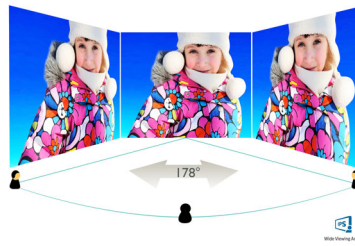

IPS technology

IPS displays use an advanced technology which gives you extra wide viewing angles of 178/178 degree, making it possible to view the display from almost any angle. Unlike standard TN panels, IPS displays gives you remarkably crisp images with vivid colors, making it ideal not only for Photos, movies and web browsing, but also for professional applications which demand color accuracy and consistent brightness at all times.