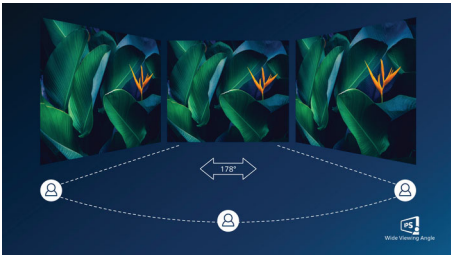

IPS technology

IPS displays use an advanced technology which gives you extra wide viewing angles of 178/178 degree, making it possible to view the display from almost any angle - even in 90 degree Pivot mode! Unlike standard TN panels, IPS displays gives you remarkably crisp images with vivid colors, making it ideal not only for Photos, movies and web browsing, but also for professional applications which demand color accuracy and consistent brightness at all times.

DisplayPort-out

With DisplayPort-out you can connect multiple high resolution displays with just one cable from your first display to the PC. The ability to daisy chain multiple displays enables you to create a clean desktop without the hassle of too many wires all over.