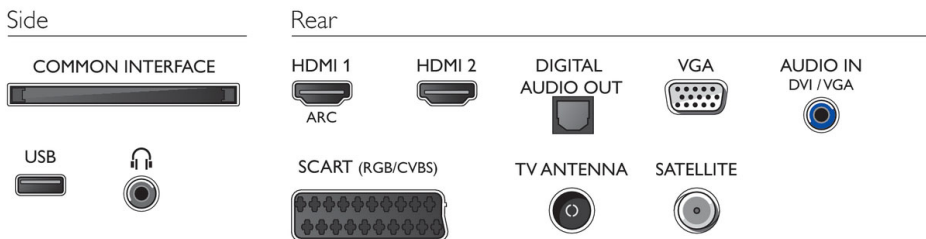

Multimedia Applications

- Video Playback Formats: Containers: AVI, MKV, H264/MPEG-4 AVC, MPEG-1, MPEG-2, MPEG-4, WMV9/VC1, HEVC (H.265)
- Subtitles Formats Support: .SMI, .SRT, .SSA, .SUB, .TXT, .ASS

- Music Playback Formats: AAC, MP3, WAV, WMA (v2 up to v9.2)
- Picture Playback Formats: JPEG, BMP, GIF, PNG

Supported Display Resolution

- Computer inputs: up to 1920x1080 @ 60Hz
- Video inputs: 24, 25, 30, 50, 60 Hz, up to 1920x1080p

Tuner/Reception/Transmission

- Digital TV: DVB-T/T2/T2-HD/C/S/S2
- MPEG Support: MPEG2, MPEG4
- Video Playback: NTSC, PAL, SECAM

Power

- Mains power: AC 220 - 240 V 50/60Hz
- Standby power consumption: <0.3W
- Off mode power consumption: <0.3
- Ambient temperature: 5 °C to 35 °C
- Power Saving Features: Auto switch-off timer, Eco mode, Picture mute (for radio)
- Energy Label Class: A+
- Eu Energy Label power: 19 W
- Annual energy consumption: 28 kWh
- Mercury content: 0 mg
- Presence of lead: Yes*

Dimensions

- Box dimensions (W x H x D): 630 x 425 x 112 mm
- Set dimensions (W x H x D): 562.3 x 336.63 x 61.78 mm
- Set dimensions with stand (W x H x D): 562.3 x 352.84 x 112.02 mm
- TV stand width distance: 494.94 mm
- Product weight: 3.23 kg
- Product weight (+stand): 3.26 kg
- Weight incl. Packaging: 4.6 kg
- Wall mount compatible: 75 x 75 mm

Accessories

- Included accessories: Remote Control, 2 x AAA Batteries, Power cord, Quick start guide, Legal and safety brochure, Table top stand

Connections

Issue date 2022-07-14

Version: 5.2.1

12 NC: 8670 001 44274
EAN: 87 18863 01139 3

© 2022 Koninklijke Philips N.V.
All Rights reserved.

Specifications are subject to change without notice.
Trademarks are the property of Koninklijke Philips N.V.
or their respective owners.

www.philips.com

* EPG and actual visibility (up to 8 days) is country and operator dependent.

* Energy consumption in kWh per year, based on the power consumption of the television operating 4 hours per day for 365 days. The actual energy consumption will depend on how the television is used.

* The TV supports DVB reception for 'Free to air' broadcast. Specific DVB operators may not be supported. An up to date list can be found in the FAQ section of the Philips support website. For some operators Conditional Access and subscription are required. Contact your operator for more information.

* (Philips) only compatible with specific Philips player device.

* This television contains lead only in certain parts or components where no technology alternatives exist in accordance with existing exemption clauses under the RoHS Directive.