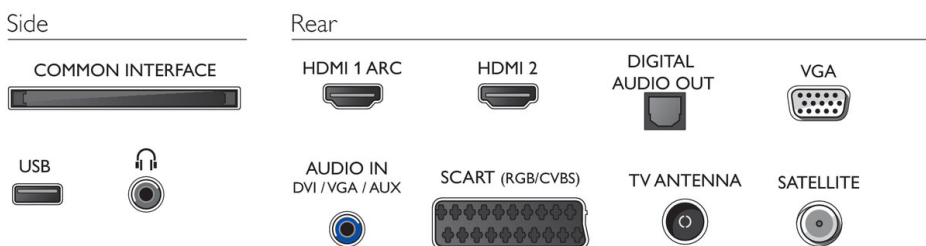

Multimedia Applications

- Video Playback Formats: Containers: AVI, MKV, H264/MPEG-4 AVC, MPEG-1, MPEG-2, MPEG-4, WMV9/VC1, HEVC (H.265)
- Subtitles Formats Support: .SMI, .SRT, .SSA, .SUB, .TXT, .ASS

- Music Playback Formats: AAC, MP3, WAV, WMA (v2 up to v9.2)
- Picture Playback Formats: JPEG, BMP, GIF, PNG

Supported Display Resolution

- Computer inputs: up to 1920x1080 @ 60Hz
- Video inputs: up to 1920x1080p

Tuner/Reception/Transmission

- Digital TV: DVB-T/T2/T2-HD/C/S/S2
- MPEG Support: MPEG2, MPEG4
- Video Playback: NTSC, PAL, SECAM

Power

- Mains power: AC 220 - 240 V 50/60Hz
- Standby power consumption: <0.3W
- Off mode power consumption: 0.5 W
- Ambient temperature: 5 °C to 35 °C
- Power Saving Features: Auto switch-off timer, Eco mode, Picture mute (for radio)
- Energy Label Class: A
- Eu Energy Label power: 23 W
- Annual energy consumption: 34 kWh
- Mercury content: 0 mg
- Presence of lead: Yes*

Dimensions

- Box dimensions (W x H x D): 602 x 498 x 178 mm
- Set dimensions (W x H x D): 547.9 x 325.8 x 34.1 mm
- Set dimensions with stand (W x H x D): 547.9 x 410.1 x 128.7 mm
- TV stand width distance: 187.7 mm
- Product weight: 4.4 kg
- Product weight (+stand): 4.4 kg
- Weight incl. Packaging: 5.6 kg

Color & Finishing

- TV Front: White High Gloss

Accessories

- Included accessories: Remote Control, 2 x AAA Batteries, Power cord, Quick start guide, Legal and safety brochure, Table top stand

Connections

Issue date 2019-02-03

Version: 6.0.1

12 NC: 8670 001 51555
EAN: 87 18863 01486 8

© 2019 Koninklijke Philips N.V.
All Rights reserved.

Specifications are subject to change without notice.
Trademarks are the property of Koninklijke Philips N.V.
or their respective owners.

www.philips.com

* EPG and actual visibility (up to 8 days) is country and operator dependent.

* Energy consumption in kWh per year, based on the power consumption of the television operating 4 hours per day for 365 days. The actual energy consumption will depend on how the television is used.

* The TV supports DVB reception for 'Free to air' broadcast. Specific DVB operators may not be supported. An up to date list can be found in the FAQ section of the Philips support website. For some operators Conditional Access and subscription are required. Contact your operator for more information.

* (Philips) only compatible with specific Philips player device.

* This television contains lead only in certain parts or components where no technology alternatives exist in accordance with existing exemption clauses under the RoHS Directive.