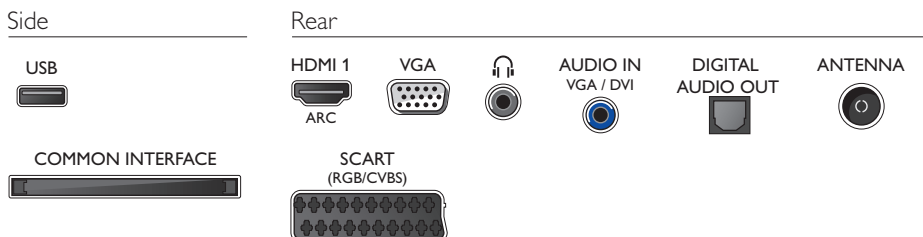

Multimedia Applications

- Video Playback Formats: Containers: AVI, MKV, H264/MPEG-4 AVC, MPEG-1, MPEG-2, MPEG-4, WMV9/VC1

- Subtitles Formats Support: .AAS, .SMI, .SRT, .SSA, .SUB, .TXT
- Music Playback Formats: AAC, AMR, LPCM, M4A, MP3, MPEG1 L1/2, WMA (v2 up to v9.2)
- Picture Playback Formats: JPEG, BMP, GIF, JPS, PNG, PNS

Supported Display Resolution

- Computer inputs: up to 1920x1080 @ 60Hz
- Video inputs: 24, 25, 30, 50, 60 Hz, up to 1920x1080p

Tuner/Reception/Transmission

- Digital TV: DVB-T/C
- MPEG Support: MPEG2, MPEG4
- Video Playback: NTSC, PAL, SECAM

Power

- Mains power: AC 220 - 240 V 50/60Hz
- Ambient temperature: 5 °C to 35 °C
- Eu Energy Label power: 24 W
- Annual energy consumption: 35 kWh
- Standby power consumption: < 0.3 W
- Power Saving Features: Auto switch-off timer, Eco mode, Picture mute (for radio)
- Off mode power consumption: < 0.3 W
- Energy Label Class: A

Dimensions

- Box dimensions (W x H x D): 630 x 420 x 114 mm
- Set dimensions (W x H x D): 550 x 346 x 56 mm
- Set dimensions with stand (W x H x D): 550 x 387 x 145 mm
- Product weight: 3.3 kg
- Product weight (+stand): 3.5 kg
- Weight incl. Packaging: 4.85 kg
- VESA wall mount compatible: 75 x 75 mm

Accessories

- Included accessories: Remote Control, Table top stand, Power cord, Quick start guide, Legal and safety brochure, Warranty Leaflet

Connections

Issue date 2018-02-22

Version: 8.0.1

12 NC: 8670 001 11191
EAN: 87 12581 70846 7

© 2018 Koninklijke Philips N.V.
All Rights reserved.

Specifications are subject to change without notice.
Trademarks are the property of Koninklijke Philips N.V.
or their respective owners.

www.philips.com

- Software upgrade required for Pause TV and USB recording. For more details about the software update, please visit www.philips.com/TV and click on support.
- USB recording for digital channels only, recordings may be limited by broadcast copy protection (CI+). Country and channel restrictions may apply.
- The TV supports DVB reception for 'Free to air' broadcast. Specific DVB operators may not be supported. An up to date list can be found in the FAQ section of the Philips support website. For some operators Conditional Access and subscription are required. Contact your operator for more information.
- Energy consumption in kWh per year, based on the power consumption of the television operating 4 hours per day for 365 days. The actual energy consumption will depend on how the television is used.
- EPG and actual visibility (up to 8 days) is country and operator dependent.
- (Philips) only compatible with specific Philips player device.