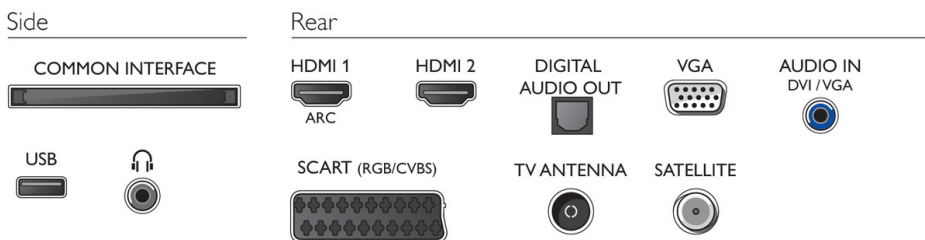

Multimedia Applications

- Video Playback Formats: Containers: AVI, MKV, H264/MPEG-4 AVC, MPEG-1, MPEG-2, MPEG-4,

WMV9/VC1

- Subtitles Formats Support: .SMI, .SRT, .SSA, .SUB, .TXT, .ASS
- Music Playback Formats: AAC, MP3, WAV, WMA (v2 up to v9.2)
- Picture Playback Formats: JPEG, BMP, GIF, PNG

Supported Display Resolution

- Computer inputs: up to 1366x768 @ 60Hz
- Video inputs: 24, 25, 30, 50, 60 Hz, up to 1366x768p

Tuner/Reception/Transmission

- Digital TV: DVB-T/C/S/S2
- MPEG Support: MPEG2, MPEG4
- Video Playback: NTSC, PAL, SECAM

Power

- Mains power: AC 220 - 240 V 50/60Hz
- Ambient temperature: 5 °C to 35 °C
- Eu Energy Label power: 24 W
- Annual energy consumption: 35 kW·h
- Energy Label Class: A
- Standby power consumption: <0.3W
- Off mode power consumption: <0.3 W
- Power Saving Features: Auto switch-off timer, Eco mode, Picture mute (for radio)

Dimensions

- Box dimensions (W x H x D): 630 x 424 x 100 mm
- Set dimensions (W x H x D): 549 x 323 x 37 mm
- Set dimensions with stand (W x H x D): 549 x 332 x 102 mm
- Product weight: 3 kg
- Product weight (+stand): 3.2 kg
- Weight incl. Packaging: 4.3 kg
- VESA wall mount compatible: 75 x 75 mm

Accessories

- Included accessories: Remote Control, Table top stand, Power cord, Quick start guide, Legal and safety brochure, Warranty Leaflet

Connections

Issue date 2018-05-10

Version: 4.1.1

12 NC: 8670 001 23849
EAN: 87 18863 00297 1

© 2018 Koninklijke Philips N.V.
All Rights reserved.

Specifications are subject to change without notice.
Trademarks are the property of Koninklijke Philips N.V.
or their respective owners.

www.philips.com

* EPG and actual visibility (up to 8 days) is country and operator dependent.

* Energy consumption in kWh per year, based on the power consumption of the television operating 4 hours per day for 365 days. The actual energy consumption will depend on how the television is used.

* The TV supports DVB reception for 'Free to air' broadcast. Specific DVB operators may not be supported. An up to date list can be found in the FAQ section of the Philips support website. For some operators Conditional Access and subscription are required. Contact your operator for more information.

* (Philips) only compatible with specific Philips player device.