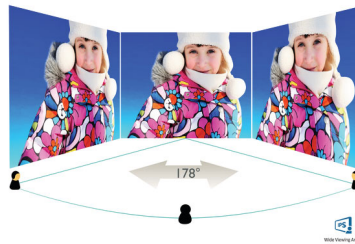

IPS technology

IPS displays use an advanced technology which gives you extra wide viewing angles of 178/178 degree, making it possible to view the display from almost any angle - even in 90 degree Pivot mode! Unlike standard TN panels, IPS displays gives you remarkably crisp images with vivid colors, making it ideal not only for Photos, movies and web browsing, but also for professional applications which demand color accuracy and consistent brightness at all times.