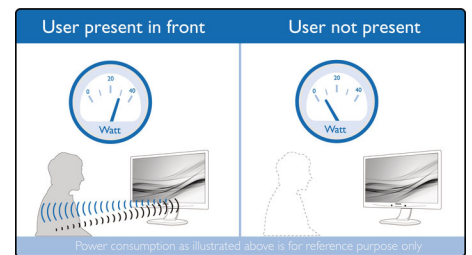

PowerSensor

PowerSensor is a built-in 'people sensor' that transmits and receives harmless infrared signals to determine if user is present and automatically reduces monitor brightness when user steps away from the desk, cutting energy costs by up to 80 percent and prolonging monitor life