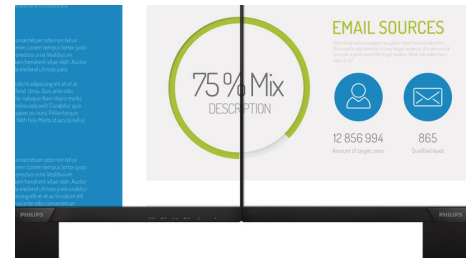

UltraNarrow Border

The new Philips displays feature ultra-narrow borders which allow for minimal distractions and maximum viewing size. Especially suited for multi-display or tiling setup like gaming, graphic design and professional applications, the ultra-narrow border display gives you the feeling of using one large display.