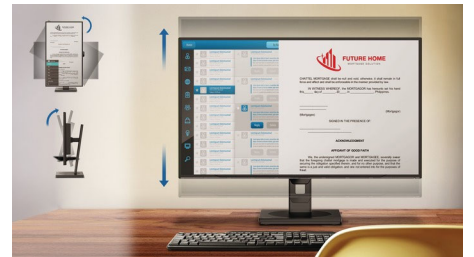

## LowBlue Mode & Flicker-free

Our LowBlue Mode and Flicker-free technology have been developed to reduce eye strain and fatigue often caused by long hours in front of a monitor.

27E1N5300AE/00

## Built-in stereo speakers

A pair of high quality stereo speakers built into a display device. It can be visible front firing, or invisible down firing, top firing, rear firing, etc depending on model and design.

## Compact Ergo Base

The Compact Ergo Base is a people-friendly Philips monitor base that tilts, pivot and height-adjusts so each user can position the monitor for maximum viewing comfort and efficiency.