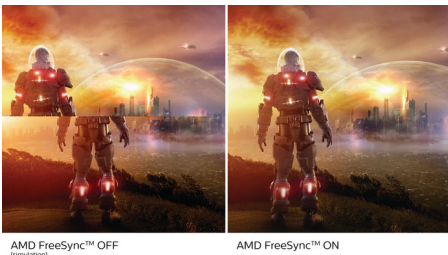

Ultra-smooth gaming

Gaming shouldn't be a choice between choppy gameplay or broken frames. With the new Philips monitor it doesn't have to be. Get fluid, artifact-free performance at virtually any framerate with AMD FreeSync™ technology, smooth quick refresh and ultra-fast response time.