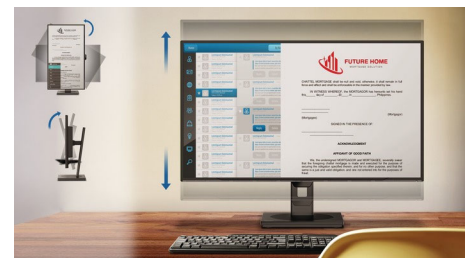

## LowBlue Mode & Flicker-free

Our LowBlue Mode and Flicker-free technology have been developed to reduce eye strain and fatigue often caused by long hours in front of a monitor.

## Built-in stereo speakers

A pair of high quality stereo speakers built into a display device. It can be visible front firing, or invisible down firing, top firing, rear firing, etc depending on model and design.

## Compact Ergo Base

The Compact Ergo Base is a people-friendly Philips monitor base that tilts, pivot and height-adjusts so each user can position the monitor for maximum viewing comfort and efficiency.