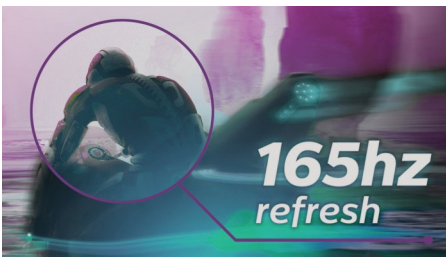

27M1N3200VS/00

Highlights

AMD FreeSync™ Premium

Gaming shouldn't be a choice between choppy gameplay or broken frames. AMD FreeSync™ Premium equips serious gamers with a fluid, tear-free gameplay experience at peak performance. There are no compromises, game confidently with a high refresh rate, low framerate compensation, and low latency.

165Hz Gaming

You play intense, competitive gaming. You demand display with lag free, ultra-smooth images. This Philips display redraws the screen image up-to 165 times per second, effectively faster than a standard display. A lower frame rate can make enemies appear to jump from spot to spot on the screen, making them difficult targets to hit. With 165Hz frame rate, you get those critical missing images on the screen which shows enemy movement in ultra-smooth motion so you can easily target them. With ultra-low input lag and no screen tearing, this Philips display is your perfect gaming partner