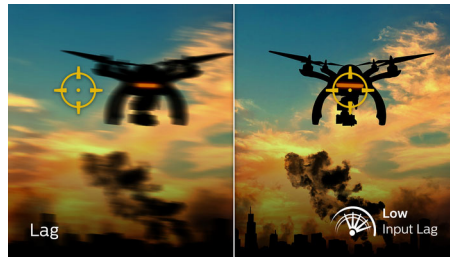

165Hz Gaming

You play intense, competitive gaming. You demand display with lag free, ultra-smooth images. This Philips display redraws the screen image up-to 165 times per second, effectively faster than a standard display. A lower frame rate can make enemies appear to jump from spot to spot on the screen, making them difficult targets to hit. With 165Hz frame rate, you get those critical missing images on the screen which shows enemy movement in ultra-smooth motion so you can easily target them. With ultra-low input lag and no screen tearing, this Philips display is your perfect gaming partner

1ms MPRT fast response

MPRT (motion picture response time) is more intuitive way to describe the response time, which directly refers the duration from seeing blurry noise to clean and crisp images. Philips gaming monitor with 1 ms MPRT effectively eliminates smearing and motion blur, delivers sharper and precise visuals to enhance gaming experience. Best choice for playing thrilling and twitch-sensitive games.

Low Input Lag

Input lag is the amount of time that elapses between performing an action with connected devices and seeing the result on screen. Low input lag reduces the time delay between entering a command from your devices to monitor, greatly improve on playing twitch-sensitive video games, particularly important to whom plays fast-paced, competitive games.