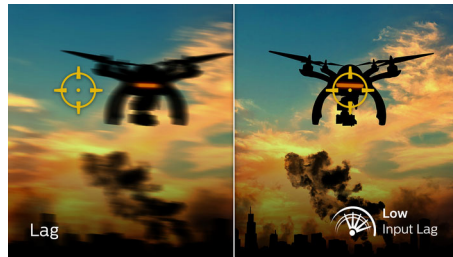

Low Input Lag

Input lag is the amount of time that elapses between performing an action with connected devices and seeing the result on screen. Low input lag reduces the time delay between entering a command from your devices to monitor, greatly improve on playing twitch-sensitive video games, particularly important to whom plays fast-paced, competitive games.