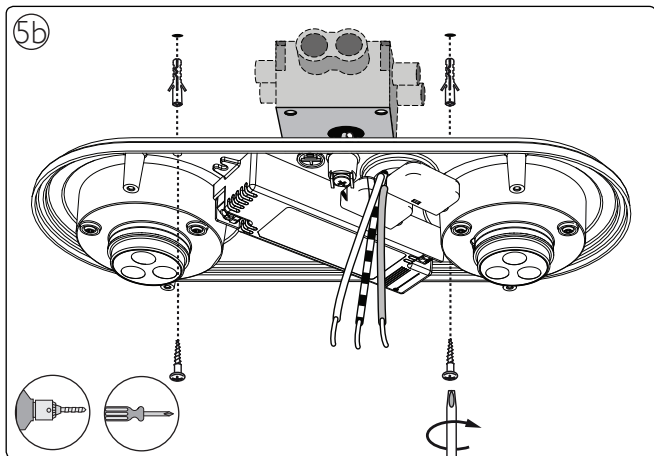

Incl.

6 x Luxeon Rebel
Powered

Philips Lighting Contact Centre
Int. Business Reply Service
I.B.R.S. / C.C.R.I. Numéro 10461
5600 VB Eindhoven
Pays-Bas / The Netherlands

www.philips.com/homelighting
☎ +800 7445 4775