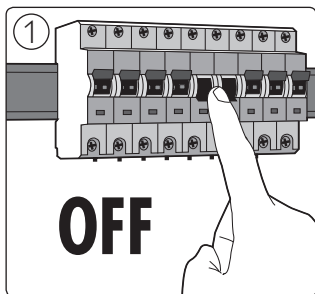

Incl.

6 x Luxeon Rebel
Powered

Philips Lighting Contact Centre
Int. Business Reply Service
I.B.R.S. / C.C.R.I. Numéro 10461
5600 VB Eindhoven
Pays-Bas / The Netherlands

www.philips.com/homelighting
☎ +800 7445 4775