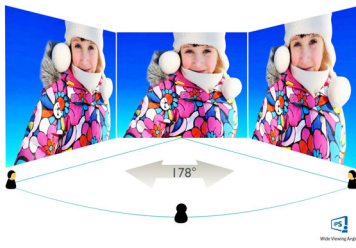

LCD display
E Line 32 (viewable 31.5" / 80 cm), Full HD (1920 x 1080)

Highlights

IPS technology

IPS displays use an advanced technology which gives you extra wide viewing angles of 178/178 degree, making it possible to view the display from almost any angle. Unlike standard TN panels, IPS displays gives you remarkably crisp images with vivid colors, making it ideal not only for Photos, movies and web browsing, but also for professional applications which demand color accuracy and consistent brightness at all times.