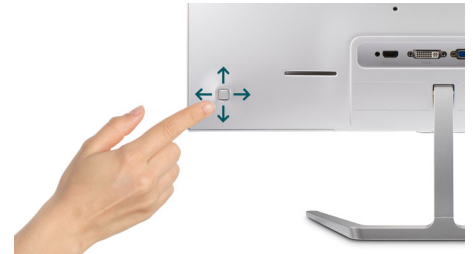

EasySelect Menu Toggle Key

The discreetly placed EasySelect Menu Toggle Key allows you to make quick and easy adjustments to monitor settings in the On-Screen Display menu.