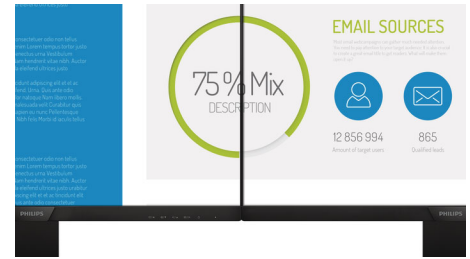

UltraNarrow Border

The new Philips displays feature ultra-narrow borders which allow for minimal distractions and maximum viewing size. Especially suited for multi-display or tiling setup like gaming, graphic design and professional applications, the ultra-narrow border display gives you the feeling of using one large display.