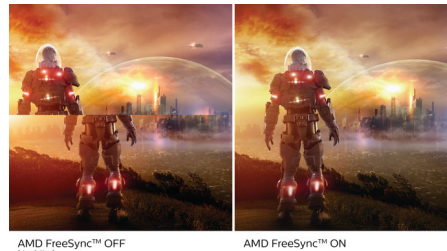

Ultra-smooth gaming

Gaming shouldn't be a choice between choppy gameplay or broken frames. With the new Philips monitor it doesn't have to be. Get fluid, artifact-free performance at virtually any framerate with AMD FreeSync™ technology, smooth quick refresh and ultra-fast response time.