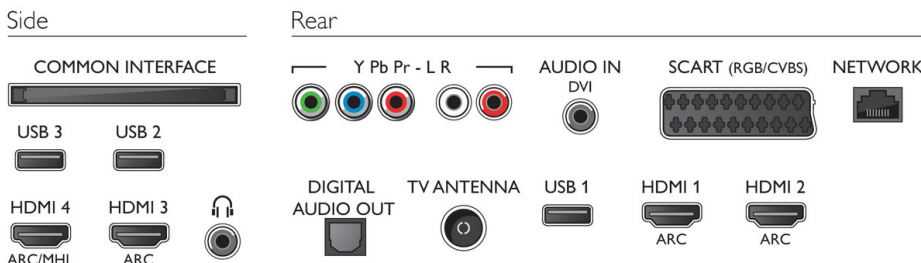

Dimensions

- Box dimensions (W x H x D): 786 x 506 x 133 mm
- Set dimensions (W x H x D): 727 x 439 x 77 mm
- Set dimensions with stand (W x H x D): 727 x 483 x 204 mm

- Product weight: 5.5 kg
- Product weight (+stand): 5.7 kg
- Weight incl. Packaging: 7.4 kg
- VESA wall mount compatible: 100 x 100 mm

Accessories

- Included accessories: Remote Control, 2 x AA Batteries, Table top stand, Power cord, Quick start guide, Legal and safety brochure

Connections

Issue date 2019-06-10

Version: 7.0.1

12 NC: 8670 001 35055
EAN: 87 18863 00808 9