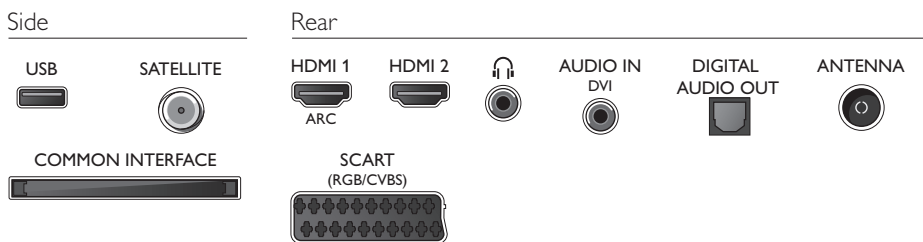

Multimedia Applications

- Video Playback Formats: Containers: AVI, MKV, H264/MPEG-4 AVC, MPEG-1, MPEG-2, MPEG-4, WMV9/VC1

- Subtitles Formats Support: .AAS, .SMI, .SRT, .SSA, .SUB, .TXT
- Music Playback Formats: AAC, AMR, LPCM, M4A, MP3, MPEG1 L1/2, WMA (v2 up to v9.2)
- Picture Playback Formats: JPEG, BMP, GIF, JPS, PNG, PNS

Supported Display Resolution

- Computer inputs: up to 1920x1080 @ 60Hz
- Video inputs: 24, 25, 30, 50, 60 Hz, up to 1920x1080p

Tuner/Reception/Transmission

- Digital TV: DVB-T/C/S/S2
- MPEG Support: MPEG2, MPEG4
- Video Playback: NTSC, PAL, SECAM

Power

- Mains power: AC 220 - 240 V 50/60Hz
- Ambient temperature: 5 °C to 35 °C
- Eu Energy Label power: 36 W
- Annual energy consumption: 53 kW·h
- Energy Label Class: A
- Standby power consumption: < 0.3 W
- Off mode power consumption: < 0.3 W
- Power Saving Features: Auto switch-off timer, Eco mode, Picture mute (for radio)

Dimensions

- Box dimensions (W x H x D): 625 x 513 x 133 mm
- Set dimensions (W x H x D): 726 x 436 x 88 mm
- Set dimensions with stand (W x H x D): 726 x 462 x 334 mm
- Product weight: 4.7 kg
- Product weight (+stand): 5 kg
- Weight incl. Packaging: 6.8 kg
- VESA wall mount compatible: 100 x 100 mm

Accessories

- Included accessories: Remote Control, Table top stand, Power cord, Quick start guide, Legal and safety brochure, Warranty Leaflet

Connections

Issue date 2018-03-01

Version: 2.3.1

12 NC: 8670 001 18499
EAN: 87 18863 00023 6

© 2018 Koninklijke Philips N.V.
All Rights reserved.

Specifications are subject to change without notice.
Trademarks are the property of Koninklijke Philips N.V.
or their respective owners.

www.philips.com

* Software upgrade required for Pause TV and USB recording. For more details about the software update, please visit www.philips.com/TV and click on support.

* USB recording for digital channels only, recordings may be limited by broadcast copy protection (CI+). Country and channel restrictions may apply.

* The TV supports DVB reception for 'Free to air' broadcast. Specific DVB operators may not be supported. An up to date list can be found in the FAQ section of the Philips support website. For some operators Conditional Access and subscription are required. Contact your operator for more information.

* Energy consumption in kWh per year, based on the power consumption of the television operating 4 hours per day for 365 days. The actual energy consumption will depend on how the television is used.

* EPG and actual visibility (up to 8 days) is country and operator dependent.

* (Philips) only compatible with specific Philips player device.