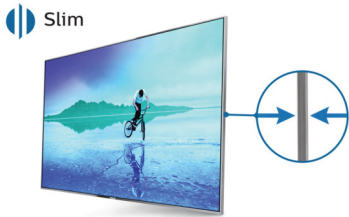

Philips 5000 series
Slim Full HD LED TV with
Digital Crystal Clear

81 cm (32")
Full HD LED TV
DVB-T/C/S/S2

32PFK5109

Slim Full HD LED TV

With Digital Crystal Clear

Everyone in your home will enjoy the crisp, clear picture of the Philips 5100 series Full HD LED TV. The minimalist design, vivid images, and great sound make it the ideal choice for any room in your house.

- Digital Crystal Clear: precision you'll want to share
- Full HD LED TV—brilliant LED images with incredible contrast
- 100Hz PMR for fluid moving images

Television viewing at your convenience

- Two HDMI inputs and Easylink for integrated connectivity
- USB for multimedia playback

A

PHILIPS

Highlights

Slim profile

Philips Slim profile TV makes a statement with its sleek, sophisticated dimensions. After all, why shouldn't your TV be as beautiful as it is functional?

Ultra narrow bezel

Traditional TVs have a bezel that wraps around the TV like a picture frame. Our Ultra Narrow bezel is modern and thin, so you have more picture to enjoy.

Modern Design

Designed with a contemporary look to blend with your décor. Because your TV should look as beautiful off as it does on.