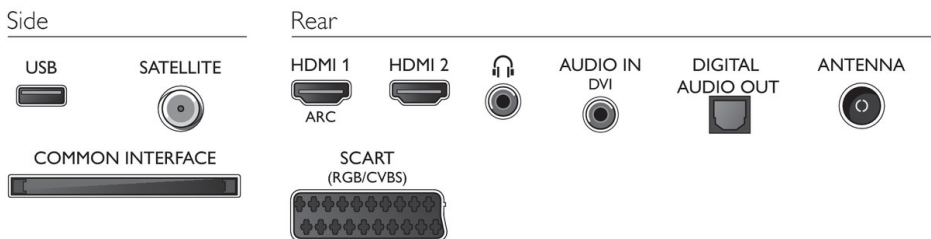

Multimedia Applications

- Video Playback Formats: Containers: AVI, MKV, H264/MPEG-4 AVC, MPEG-1, MPEG-2, MPEG-4,

WMV9/VC1

- Subtitles Formats Support: .AAS, .SMI, .SRT, .SSA, .SUB, .TXT
- Music Playback Formats: AAC, AMR, LPCM, M4A, MP3, MPEG1 L1/2, WMA (v2 up to v9.2)
- Picture Playback Formats: JPEG, BMP, GIF, JPS, PNG, PNS

Supported Display Resolution

- Computer inputs: up to 1920x1080 @ 60Hz
- Video inputs: 24, 25, 30, 50, 60 Hz, up to 1920x1080p

Tuner/Reception/Transmission

- Digital TV: DVB-T/C/S/S2
- MPEG Support: MPEG2, MPEG4
- Video Playback: NTSC, PAL, SECAM

Power

- Mains power: AC 220 - 240 V 50/60Hz
- Ambient temperature: 5 °C to 35 °C
- Eu Energy Label power: 40 W
- Annual energy consumption: 58 kWh
- Standby power consumption: < 0.3 W
- Energy Label Class: A
- Power Saving Features: Auto switch-off timer, Eco mode, Picture mute (for radio)
- Off mode power consumption: < 0.3 W

Dimensions

- Box dimensions (W x H x D): 800 x 510 x 133 mm
- Set dimensions (W x H x D): 726 x 425 x 55 mm
- Set dimensions with stand (W x H x D): 726 x 484 x 179 mm
- Product weight: 5 kg
- Product weight (+stand): 5.6 kg
- VESA wall mount compatible: 400 x 200 mm
- Weight incl. Packaging: 7.2 kg

Accessories

- Included accessories: Remote Control, Table top stand, Power cord, Quick start guide, Legal and safety brochure, Warranty Leaflet

Connections

Issue date 2019-06-13

Version: 5.0.1

12 NC: 8670 001 11218
EAN: 87 12581 70870 2

© 2019 Koninklijke Philips N.V.
All Rights reserved.

Specifications are subject to change without notice.
Trademarks are the property of Koninklijke Philips N.V.
or their respective owners.

www.philips.com

* Software upgrade required for Pause TV and USB recording. For more details about the software update, please visit www.philips.com/TV and click on support.

* The TV supports DVB reception for 'Free to air' broadcast. Specific DVB operators may not be supported. An up to date list can be found in the FAQ section of the Philips support website. For some operators Conditional Access and subscription are required. Contact your operator for more information.

* Energy consumption in kWh per year, based on the power consumption of the television operating 4 hours per day for 365 days. The actual energy consumption will depend on how the television is used.

* EPG and actual visibility (up to 8 days) is country and operator dependent.

* (Philips) only compatible with specific Philips player device.