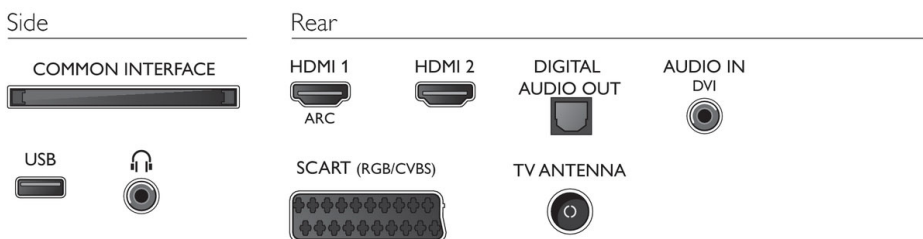

Dimensions

- Box dimensions (W x H x D): 850 x 510 x 131 mm
- Set dimensions (W x H x D): 726 x 425 x 77 mm
- Set dimensions with stand (W x H x D): 726 x 464 x 181 mm
- Product weight: 4.8 kg
- Product weight (+stand): 5.1 kg
- Weight incl. Packaging: 7.3 kg
- VESA wall mount compatible: 100 x 100 mm

Accessories

- Included accessories: Remote Control, 2 x AAA Batteries, Table top stand, Power cord, Quick start guide, Legal and safety brochure, Warranty Leaflet

Connections

Issue date 2019-06-17

Version: 6.2.1