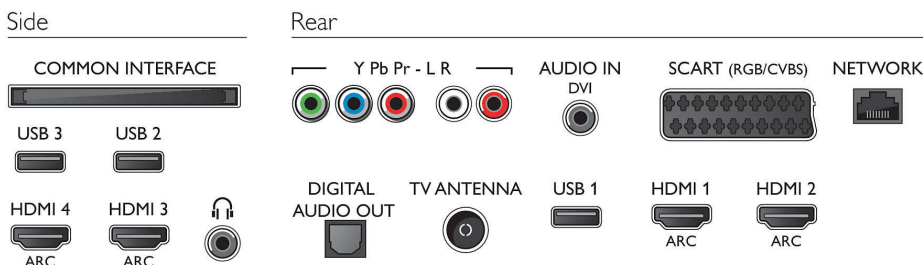

- Number of HDMI connections: 4
- HDMI features: Audio Return Channel
- Number of components in (YPbPr): 1
- EasyLink (HDMI-CEC): Remote control pass-through, System audio control, System standby, One touch play
- Number of scarts (RGB/CVBS): 1
- Number of USBs: 3
- Wireless connection: Dual Band, Wi-Fi Direct, Wi-Fi 802.11n 2 x 2 integrated
- Other connections: Antenna IEC75, Common Interface Plus (CI+), Ethernet-LAN RJ-45, Digital audio out (optical), Audio L/R in, Audio in (DVI), Headphone out, Service connector, Satellite Connector

Power

- Mains power: AC 220 - 240 V 50/60 Hz
- Ambient temperature: 5°C to 35°C
- Standby power consumption: $\leq 0.5\text{ W}$
- Energy Label Class: A+
- EU Energy Label power: 29 W
- Power Saving Features: Auto switch-off timer, Picture mute (for radio)
- Off mode power consumption: ≤ 0.3
- Annual energy consumption: 42 kWh

Accessories

- Included accessories: Remote Control, 2 x AAA Batteries, Tabletop stand, Power cord, Quick start

guide, Legal and safety brochure

Dimensions

- Set Width: 726 mm
- Set Height: 425 mm
- Set Depth: 64 mm
- Product weight: 5.2 kg
- Set width (with stand): 726 mm
- Set height (with stand): 488 mm
- Set depth (with stand): 179 mm
- Product weight (+stand): 6.4 kg
- Box width: 830 mm
- Box height: 535 mm
- Box depth: 131 mm
- Weight incl. Packaging: 7.6 kg
- Wall-mount compatible: 100 x 100 mm

Connections

- EPG and actual visibility (up to 8 days) is country- and operator-dependent.
- Android App offerings vary per country. For more details please visit your local Google Play Store.
- Energy consumption in kWh per year based on the power consumption of the television operating 4 hours per day for 365 days. The actual energy consumption will depend on how the television is used.
- Cloud Gaming offering depends on game providers.
- The TV supports DVB reception for 'Free to air' broadcast. Specific DVB operators may not be supported. An up to date list can be found in the FAQ section of the Philips support website. For some operators Conditional Access and subscription are required. Contact your operator for more information.
- (Philips) only compatible with specific Philips player device.
- Google Cast functionality is subject to Google Cast Ready apps and devices. For more details, please visit the Google Cast product page.
- Philips TV Remote app and related functionalities vary per TV model, operator and country, as well as smart device model and OS. For more details please visit: www.philips.com/TVRemoteapp.
- Smart TV app availability varies per TV model and country. For more details please visit: www.philips.com/smarttv.
- USB recording for digital channels only, recordings may be limited by broadcast copy protection (CI+). Country and channel restrictions may apply.
- Compatibility depends on Wi-Fi Miracast certification and Android 4.2 or later. For more details please refer to your device documentation.

Issue date 2023-10-21

Version: 4.2.1

EAN: 87 18863 00286 5

© 2023 Koninklijke Philips N.V.
All Rights reserved.

Specifications are subject to change without notice.
Trademarks are the property of Koninklijke Philips N.V. or their respective owners.

www.philips.com