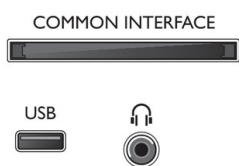

- Video Playback Formats: Containers: AVI, MKV, H264/MPEG-4 AVC, MPEG-1, MPEG-2, MPEG-4, WMV9/VC1, HEVC (H.265)
- Subtitles Formats Support: .SMI, .SRT, .SSA, .SUB, .TXT, .ASS
- Music Playback Formats: AAC, MP3, WAV, WMA

(v2 up to v9.2)

- Picture Playback Formats: JPEG, BMP, GIF, PNG

Supported Display Resolution

- Computer inputs: up to 1920x1080 @ 60Hz
- Video inputs: up to 1920x1080p

Tuner/Reception/Transmission

- Digital TV: DVB-T/T2/C
- MPEG Support: MPEG2, MPEG4
- Video Playback: NTSC, PAL, SECAM

Power

- Mains power: AC 220 - 240 V 50/60Hz
- Standby power consumption: <0.3W
- Off mode power consumption: 0.5 W
- Ambient temperature: 5 °C to 35 °C
- Power Saving Features: Auto switch-off timer, Eco mode, Picture mute (for radio)
- Energy Label Class: A
- Eu Energy Label power: 35 W
- Annual energy consumption: 52 kW·h
- Mercury content: 0 mg
- Presence of lead: Yes*

Dimensions

- Box dimensions (W x H x D): 798 x 520 x 134 mm
- Set dimensions (W x H x D): 726.5 x 425.4 x 63.6 mm
- Set dimensions with stand (W x H x D): 726.5 x 449.4 x 194.2 mm
- TV stand width distance: 326.0 mm
- Product weight: 4.9 kg
- Product weight (+stand): 5.1 kg
- Weight incl. Packaging: 6.2 kg
- VESA wall mount compatible: 100 x 100 mm

Color & Finishing

- TV Front: White High Gloss

Accessories

- Included accessories: Remote Control, 2 x AAA Batteries, Power cord, Quick start guide, Legal and safety brochure, Table top stand

Connections

Side