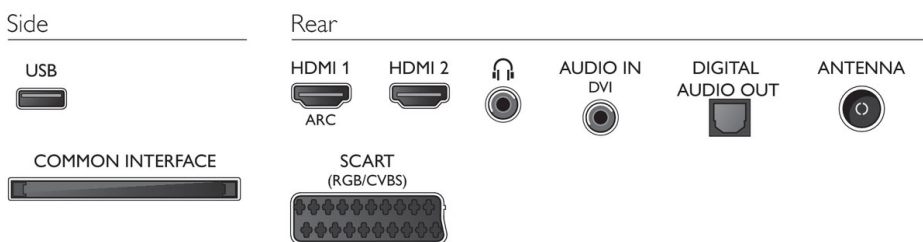

Multimedia Applications

- Video Playback Formats: Containers: AVI, MKV, H264/MPEG-4 AVC, MPEG-1, MPEG-2, MPEG-4, WMV9/VC1

- Subtitles Formats Support: .AAS, .SMI, .SRT, .SSA, .SUB, .TXT
- Music Playback Formats: AAC, AMR, LPCM, M4A, MP3, MPEG1 L1/2, WMA (v2 up to v9.2)
- Picture Playback Formats: JPEG, BMP, GIF, JPS, PNG, PNS

Supported Display Resolution

- Computer inputs: up to 1920x1080 @ 60Hz
- Video inputs: 24, 25, 30, 50, 60 Hz, up to 1920x1080p

Tuner/Reception/Transmission

- Digital TV: DVB-T/C
- MPEG Support: MPEG2, MPEG4
- Video Playback: NTSC, PAL, SECAM

Power

- Mains power: AC 220 - 240 V 50/60Hz
- Ambient temperature: 5 °C to 35 °C
- Eu Energy Label power: 33 W
- Annual energy consumption: 48 kW·h
- Energy Label Class: A+
- Standby power consumption: < 0.3 W
- Off mode power consumption: < 0.3 W
- Power Saving Features: Auto switch-off timer, Eco mode, Picture mute (for radio)

Dimensions

- Box dimensions (W x H x D): 625 x 513 x 133 mm
- Set dimensions (W x H x D): 726 x 436 x 88 mm
- Set dimensions with stand (W x H x D): 726 x 462 x 334 mm
- Product weight: 4.7 kg
- Product weight (+stand): 5 kg
- Weight incl. Packaging: 6.8 kg
- VESA wall mount compatible: 100 x 100 mm

Accessories

- Included accessories: Remote Control, Table top stand, Power cord, Quick start guide, Legal and safety brochure, Warranty Leaflet

Connections

Issue date 2019-06-10

Version: 2.3.1

12 NC: 8670 001 18503
EAN: 87 18863 00026 7

© 2019 Koninklijke Philips N.V.
All Rights reserved.

Specifications are subject to change without notice.
Trademarks are the property of Koninklijke Philips N.V.
or their respective owners.

www.philips.com

* Software upgrade required for Pause TV and USB recording. For more details about the software update, please visit www.philips.com/TV and click on support.

* USB recording for digital channels only, recordings may be limited by broadcast copy protection (CI+). Country and channel restrictions may apply.

* The TV supports DVB reception for 'Free to air' broadcast. Specific DVB operators may not be supported. An up to date list can be found in the FAQ section of the Philips support website. For some operators Conditional Access and subscription are required. Contact your operator for more information.

* Energy consumption in kWh per year, based on the power consumption of the television operating 4 hours per day for 365 days. The actual energy consumption will depend on how the television is used.

* EPG and actual visibility (up to 8 days) is country and operator dependent.

* (Philips) only compatible with specific Philips player device.