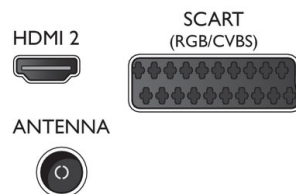

Accessories

- Included accessories: Remote Control, Table top stand, Power cord, Quick start guide, Legal and safety brochure, Warranty Leaflet

Connections

Side Left

Side Right

Rear

Issue date 2019-06-10

Version: 6.0.1