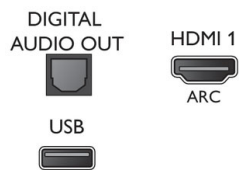

Dimensions

- Box dimensions (W x H x D): 800 x 510 x 160 mm
- Set dimensions (W x H x D): 726 x 432 x 93.7 mm
- Set dimensions with stand (W x H x D): 726 x 489 x 190 mm
- Product weight: 5.1 kg
- Product weight (+stand): 5.7 kg
- Weight incl. Packaging: 7.6 kg
- VESA wall mount compatible: 200 x 200 mm

Accessories

- Included accessories: Remote Control, Table top stand, Power cord, Quick start guide, Legal and safety brochure, Warranty Leaflet

Connections

Side Left

Side Right

Rear

Issue date 2019-06-10

Version: 6.0.1