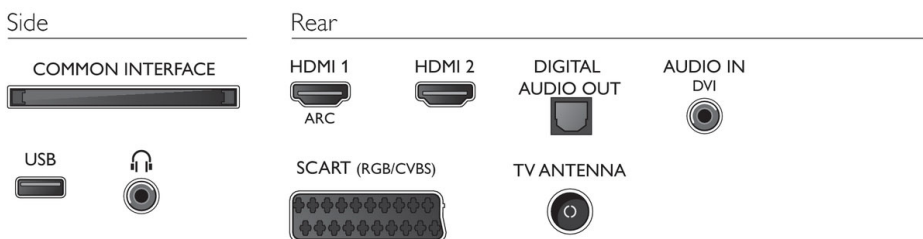

Multimedia Applications

- Video Playback Formats: Containers: AVI, MKV, H264/MPEG-4 AVC, MPEG-1, MPEG-2, MPEG-4, WMV9/VC1

- Subtitles Formats Support: .SMI, .SRT, .SSA, .SUB, .TXT, .ASS
- Music Playback Formats: AAC, MP3, WAV, WMA (v2 up to v9.2)
- Picture Playback Formats: JPEG, BMP, GIF, PNG

Supported Display Resolution

- Computer inputs: up to 1920x1080 @ 60Hz
- Video inputs: 24, 25, 30, 50, 60 Hz, up to 1920x1080p

Tuner/Reception/Transmission

- Digital TV: DVB-T/C
- MPEG Support: MPEG2, MPEG4
- Video Playback: NTSC, PAL, SECAM

Power

- Mains power: AC 220 - 240 V 50/60Hz
- Ambient temperature: 5 °C to 35 °C
- Eu Energy Label power: 30 W
- Annual energy consumption: 44 kW h
- Energy Label Class: A+
- Standby power consumption: < 0.3 W
- Off mode power consumption: < 0.3 W
- Power Saving Features: Auto switch-off timer, Eco mode, Picture mute (for radio)

Dimensions

- Box dimensions (W x H x D): 850 x 510 x 131 mm
- Set dimensions (W x H x D): 726 x 425 x 77 mm
- Set dimensions with stand (W x H x D): 726 x 464 x 181 mm
- Product weight: 4.8 kg
- Product weight (+stand): 5.1 kg
- Weight incl. Packaging: 7.3 kg
- VESA wall mount compatible: 100 x 100 mm

Accessories

- Included accessories: Remote Control, 2 x AAA Batteries, Table top stand, Power cord, Quick start guide, Legal and safety brochure, Warranty Leaflet

Connections

Issue date 2019-06-10

Version: 6.0.2

12 NC: 8670 001 24858
EAN: 87 18863 00352 7

© 2019 Koninklijke Philips N.V.
All Rights reserved.

Specifications are subject to change without notice.
Trademarks are the property of Koninklijke Philips N.V.
or their respective owners.

www.philips.com

* EPG and actual visibility (up to 8 days) is country and operator dependent.

* Energy consumption in kWh per year, based on the power consumption of the television operating 4 hours per day for 365 days. The actual energy consumption will depend on how the television is used.

* The TV supports DVB reception for 'Free to air' broadcast. Specific DVB operators may not be supported. An up to date list can be found in the FAQ section of the Philips support website. For some operators Conditional Access and subscription are required. Contact your operator for more information.

* (Philips) only compatible with specific Philips player device.