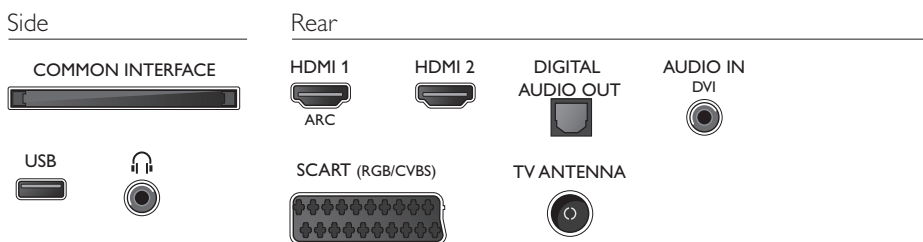

Accessories

- Included accessories: Remote Control, 2 x AAA Batteries, Tabletop stand, Power cord, Quick start guide, Legal and safety brochure, Warranty Leaflet

Connections

Issue date 2016-03-21

Version: 2.0.1