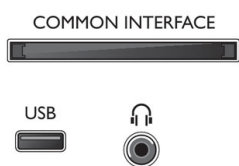

Dimensions

- Box dimensions (W x H x D): 798 x 520 x 140 mm
- Set dimensions (W x H x D): 726.5 x 425.36 x 81.8 mm
- TV stand width distance: 341.44 mm
- Set dimensions with stand (W x H x D): 726.5 x 476.9 x 183.25 mm
- Product weight: 5.1 kg
- Product weight (+stand): 5.25 kg
- Weight incl. Packaging: 7.14 kg
- Wall mount compatible: 100 x 100 mm

Accessories

- Included accessories: Remote Control, 2 x AAA Batteries, Table top stand, Power cord, Quick start guide, Legal and safety brochure

Connections

Side

Rear

Issue date 2022-07-14

Version: 7.2.1

12 NC: 8670 001 43545
EAN: 87 18863 01098 3