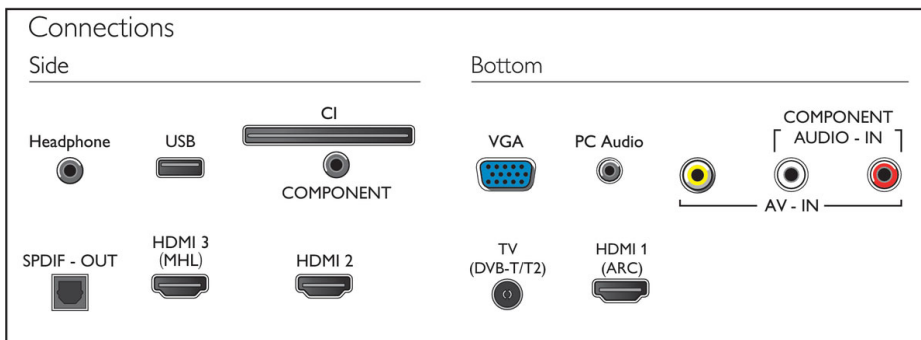

Multimedia Applications

- Video Playback Formats: MPEG-2, MPEG-4
- Subtitles Formats Support: .SMI, .SRT, .SUB, .TXT

- Music Playback Formats: AAC, MP3, WAV, WMA (v2 up to v9.2)
- Picture Playback Formats: JPEG, BMP, GIF, PNG

Supported Display Resolution

- Computer inputs: up to 1920x1080 @ 60Hz
- Video inputs: 24, 25, 30, 50, 60 Hz, up to 1920x1080p

Tuner/Reception/Transmission

- Digital TV: DVB-T/T2/C
- MPEG Support: MPEG2, MPEG4
- Video Playback: NTSC, PAL, SECAM

Power

- Mains power: AC 220 - 240 V 50/60Hz
- Ambient temperature: 5 °C to 35 °C
- Eu Energy Label power: 40 W
- Annual energy consumption: 58 kW · h
- Energy Label Class: A
- Standby power consumption: <0.5
- Off mode power consumption: <0.5
- Power Saving Features: Auto switch-off timer, Eco mode, Picture mute (for radio)

Dimensions

- Box dimensions (W x H x D): 835 x 514 x 140 mm
- Set dimensions (W x H x D): 732 x 430 x 72 mm
- Set dimensions with stand (W x H x D): 732 x 472 x 183 mm
- Product weight: 4.2 kg
- Product weight (+stand): 4.5 kg
- Weight incl. Packaging: 6 kg
- VESA wall mount compatible: 200 x 100 mm

Accessories

- Included accessories: Remote Control, 2 x AAA Batteries, Table top stand, Power cord, Quick start guide, Legal and safety brochure, Warranty Leaflet

Issue date 2021-02-19

Version: 8.1.1

12 NC: 8670 001 40948
EAN: 87 18863 01055 6

© 2021 Koninklijke Philips N.V.
All Rights reserved.

Specifications are subject to change without notice.
Trademarks are the property of Koninklijke Philips N.V.
or their respective owners.

www.philips.com

* EPG and actual visibility (up to 8 days) is country and operator dependent.

* Energy consumption in kWh per year, based on the power consumption of the television operating 4 hours per day for 365 days. The actual energy consumption will depend on how the television is used.

* The TV supports DVB reception for 'Free to air' broadcast. Specific DVB operators may not be supported. An up to date list can be found in the FAQ section of the Philips support website. For some operators Conditional Access and subscription are required. Contact your operator for more information.

* This TV does not support Pause TV/USB recording when your CI Plus CAM card inserted