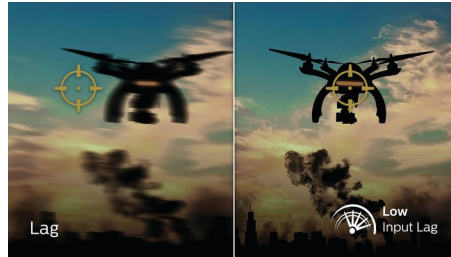

165Hz Gaming

You play intense, competitive gaming. You demand display with lag free, ultra-smooth images. This Philips display redraws the screen image up-to 165 times per second, effectively faster than a standard display. A lower frame rate can make enemies appear to jump from spot to spot on the screen, making them difficult targets to hit. With 165Hz frame rate, you get those critical missing images on the screen which shows enemy movement in ultra-smooth motion so you can easily target them. With ultra-low input lag and no screen tearing, this Philips display is your perfect gaming partner.

Low input lag

Input lag is the amount of time that elapses between performing an action with connected devices and seeing the result on screen. Low input lag reduces the time delay between entering a command from your devices to monitor, greatly improve on playing twitch-sensitive video games, particularly important to whom plays fast-paced, competitive games.