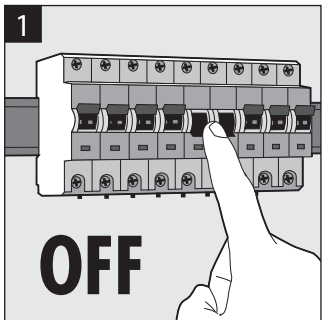

PHILIPS

MDO 002 1115
Last update: 08/07/09

PHILIPS CONSUMER LUMINAIRE SHENZHEN COMPANY LTD
 飞利浦家居灯饰(深圳)有限公司
 6 F, Auxiliary Building of Shekou Technology Building,
 Nanshai Rd, Shekou, Nanshan District, Shenzhen City
 Guangdong Province, 518067 PRC (China)
 深圳市南山区南海大道蛇口科技大厦辅楼六层(邮编:518067)