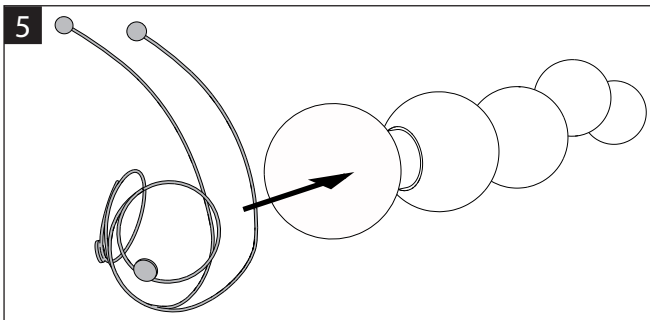

PHILIPS

MDO 002 1115
Last update: 08/07/09

PHILIPS CONSUMER LUMINAIRE SHENZHEN COMPANY LTD
 飞利浦家居灯饰(深圳)有限公司
 6 F, Auxiliary Building of Shekou Technology Building,
 Nanshai Rd, Shekou, Nanshan District, Shenzhen City
 Guangdong Province, 518067 PRC (China)
 深圳市南山区南海大道蛇口科技大厦辅楼六层(邮编:518067)