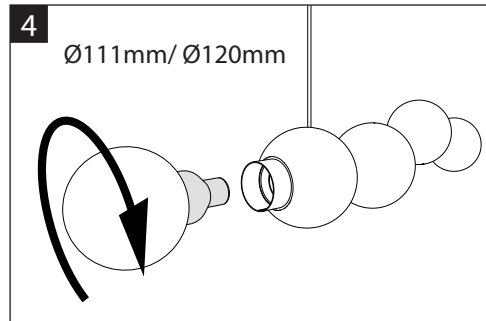

PHILIPS

MDO 002 1115
Last update: 08/07/09

PHILIPS CONSUMER LUMINAIRE SHENZHEN COMPANY LTD
 飞利浦家居灯饰(深圳)有限公司
 6 F, Auxiliary Building of Shekou Technology Building,
 Nanshai Rd, Shekou, Nanshan District, Shenzhen City
 Guangdong Province, 518067 PRC (China)
 深圳市南山区南海大道蛇口科技大厦辅楼六层(邮编:518067)