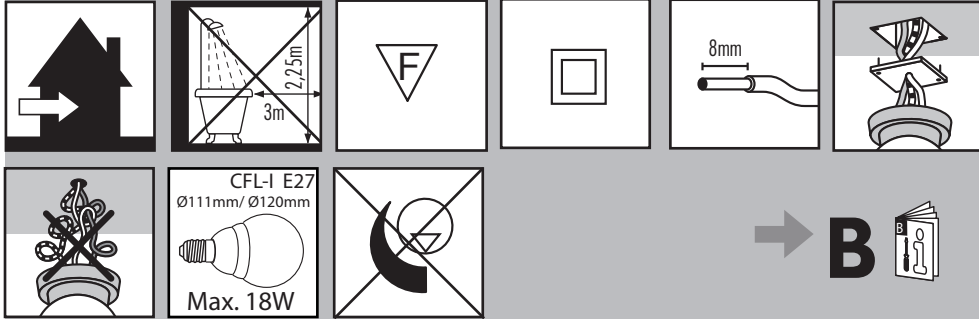

PHILIPS

MDO 002 1115
Last update: 08/07/09

PHILIPS CONSUMER LUMINAIRE SHENZHEN COMPANY LTD
 飞利浦家居灯饰(深圳)有限公司
 6 F, Auxiliary Building of Shekou Technology Building,
 Nanshai Rd, Shekou, Nanshan District, Shenzhen City
 Guangdong Province, 518067 PRC (China)
 深圳市南山区南海大道蛇口科技大厦辅楼六层(邮编:518067)