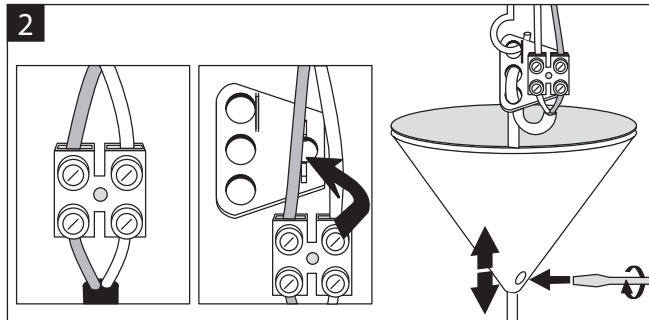

PHILIPS

MDO 002 1115
Last update: 08/07/09

PHILIPS CONSUMER LUMINAIRE SHENZHEN COMPANY LTD
 飞利浦家居灯饰(深圳)有限公司
 6 F, Auxiliary Building of Shekou Technology Building,
 Nanshai Rd, Shekou, Nanshan District, Shenzhen City
 Guangdong Province, 518067 PRC (China)
 深圳市南山区南海大道蛇口科技大厦辅楼六层(邮编:518067)