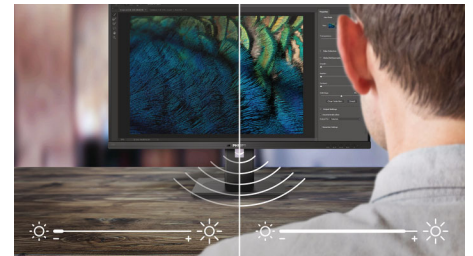

PowerSensor

PowerSensor is a built-in 'people sensor' that transmits and receives harmless infrared signals to determine if user is present and automatically reduces monitor brightness when user steps away from the desk, cutting energy costs by up to 80 percent and prolonging monitor life