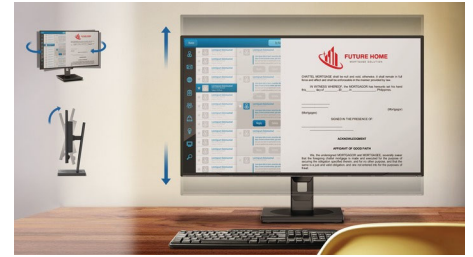

Webcam & noise cancelling mic

This Philips monitor comes with built-in 5MP webcam, noise cancelling microphone, and speakers. Making it perfect for working from home and collaborating remotely. The webcam is certified for Windows Hello. Equipped with advanced sensors for Windows Hello™ facial recognition, which conveniently logs you into your Windows devices in less than 2 seconds. The physical camera switch offers extra privacy when not in use. The noise-cancelling microphone and dual 5-watt integrated speakers deliver clear communications.

Compact Ergo Base

The Compact Ergo Base is a people-friendly Philips monitor base that tilts, swivels and height-adjusts so each user can position the monitor for maximum viewing comfort and efficiency.