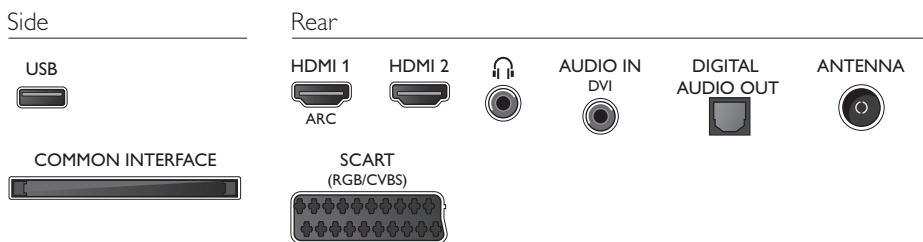

Multimedia Applications

- Video Playback Formats: Containers: AVI, MKV, H264/MPEG-4 AVC, MPEG-1, MPEG-2, MPEG-4, WMV9/VC1

- Subtitles Formats Support: .AAS, .SMI, .SRT, .SSA, .SUB, .TXT
- Music Playback Formats: AAC, AMR, LPCM, M4A, MP3, MPEG1 L1/2, WMA (v2 up to v9.2)
- Picture Playback Formats: JPEG, BMP, GIF, JPS, PNG, PNS

Supported Display Resolution

- Computer inputs: up to 1920x1080 @ 60Hz
- Video inputs: 24, 25, 30, 50, 60 Hz, up to 1920x1080p

Tuner/Reception/Transmission

- Digital TV: DVB-T/C
- MPEG Support: MPEG2, MPEG4
- Video Playback: NTSC, PAL, SECAM

Power

- Mains power: AC 220 - 240 V 50/60Hz
- Ambient temperature: 5 °C to 35 °C
- Eu Energy Label power: 48 W
- Annual energy consumption: 70 kWh
- Energy Label Class: A+
- Standby power consumption: < 0.3 W
- Off mode power consumption: < 0.3 W
- Power Saving Features: Auto switch-off timer, Eco mode, Picture mute (for radio)

Dimensions

- Box dimensions (W x H x D): 1035 x 706 x 133 mm
- Set dimensions (W x H x D): 904 x 523 x 88 mm
- Set dimensions with stand (W x H x D): 904 x 550 x 256 mm
- Product weight: 7.4 kg
- Product weight (+stand): 7.8 kg
- Weight incl. Packaging: 10.3 kg
- VESA wall mount compatible: 200 x 200 mm

Accessories

- Included accessories: Remote Control, Table top stand, Power cord, Quick start guide, Legal and safety brochure, Warranty Leaflet

Connections

Issue date 2018-02-22

Version: 2.3.1

12 NC: 8670 001 18507
EAN: 87 18863 00030 4

© 2018 Koninklijke Philips N.V.
All Rights reserved.

Specifications are subject to change without notice.
Trademarks are the property of Koninklijke Philips N.V.
or their respective owners.

www.philips.com

- Software upgrade required for Pause TV and USB recording. For more details about the software update, please visit www.philips.com/TV and click on support.
- USB recording for digital channels only, recordings may be limited by broadcast copy protection (CI+). Country and channel restrictions may apply.
- The TV supports DVB reception for 'Free to air' broadcast. Specific DVB operators may not be supported. An up to date list can be found in the FAQ section of the Philips support website. For some operators Conditional Access and subscription are required. Contact your operator for more information.
- Energy consumption in kWh per year, based on the power consumption of the television operating 4 hours per day for 365 days. The actual energy consumption will depend on how the television is used.
- EPG and actual visibility (up to 8 days) is country and operator dependent.
- (Philips) only compatible with specific Philips player device.