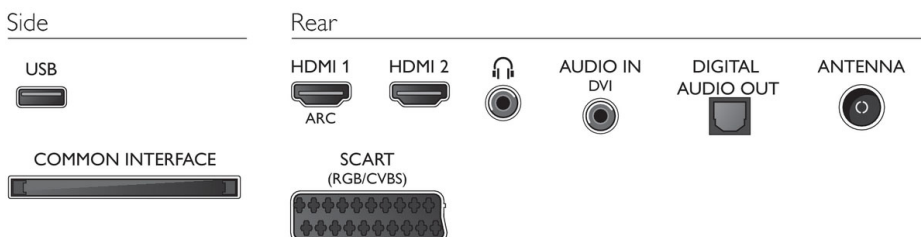

Multimedia Applications

- Video Playback Formats: Containers: AVI, MKV, H264/MPEG-4 AVC, MPEG-1, MPEG-2, MPEG-4, WMV9/VC1
- Subtitles Formats Support: .AAS, .SML, .SRT, .SSA,

.SUB, .TXT

- Music Playback Formats: AAC, AMR, LPCM, M4A, MP3, MPEG1 L1/2, WMA (v2 up to v9.2)
- Picture Playback Formats: JPEG, BMP, GIF, JPS, PNG, PNS

Supported Display Resolution

- Computer inputs: up to 1920x1080 @ 60Hz
- Video inputs: 24, 25, 30, 50, 60 Hz, up to 1920x1080p

Tuner/Reception/Transmission

- Digital TV: DVB-T/C
- MPEG Support: MPEG2, MPEG4
- Video Playback: NTSC, PAL, SECAM

Power

- Mains power: AC 220 - 240 V 50/60Hz
- Ambient temperature: 5 °C to 35 °C
- Eu Energy Label power: 44.8 W
- Annual energy consumption: 65.5 kWh
- Energy Label Class: A+
- Standby power consumption: < 0.3 W
- Off mode power consumption: < 0.3 W
- Power Saving Features: Auto switch-off timer, Eco mode, Picture mute (for radio)

Dimensions

- Box dimensions (W x H x D): 990 x 625 x 160 mm
- Set dimensions (W x H x D): 919 x 539 x 93.7 mm
- Set dimensions with stand (W x H x D): 919 x 594 x 250 mm
- Product weight: 7.9 kg
- Product weight (+stand): 10 kg
- Weight incl. Packaging: 11.35 kg
- VESA wall mount compatible: 400 x 200 mm

Accessories

- Included accessories: Remote Control, Table top stand, Power cord, Quick start guide, Legal and safety brochure, Warranty Leaflet

Connections

Issue date 2019-06-10

Version: 6.1.1

12 NC: 8670 001 13604
EAN: 87 12581 71722 3

© 2019 Koninklijke Philips N.V.
All Rights reserved.

Specifications are subject to change without notice.
Trademarks are the property of Koninklijke Philips N.V.
or their respective owners.

www.philips.com

* Software upgrade required for Pause TV and USB recording. For more details about the software update, please visit www.philips.com/TV and click on support.

* USB recording for digital channels only, recordings may be limited by broadcast copy protection (CI+). Country and channel restrictions may apply.

* The TV supports DVB reception for 'Free to air' broadcast. Specific DVB operators may not be supported. An up to date list can be found in the FAQ section of the Philips support website. For some operators Conditional Access and subscription are required. Contact your operator for more information.

* Energy consumption in kWh per year, based on the power consumption of the television operating 4 hours per day for 365 days. The actual energy consumption will depend on how the television is used.

* EPG and actual visibility (up to 8 days) is country and operator dependent.

* (Philips) only compatible with specific Philips player device.