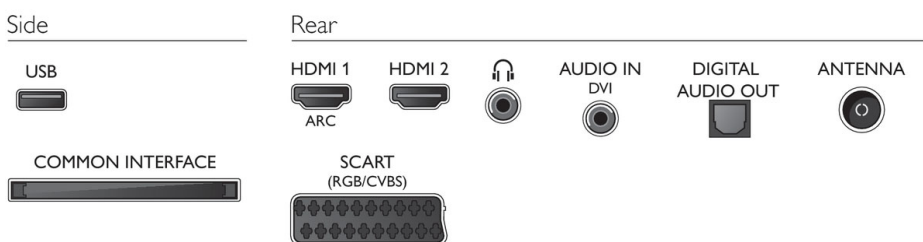

Multimedia Applications

- Video Playback Formats: Containers: AVI, MKV, H264/MPEG-4 AVC, MPEG-1, MPEG-2, MPEG-4, WMV9/VC1

- Subtitles Formats Support: .AAS, .SMI, .SRT, .SSA, .SUB, .TXT
- Music Playback Formats: AAC, AMR, LPCM, M4A, MP3, MPEG1 L1/2, WMA (v2 up to v9.2)
- Picture Playback Formats: JPEG, BMP, GIF, JPS, PNG, PNS

Supported Display Resolution

- Computer inputs: up to 1920x1080 @ 60Hz
- Video inputs: 24, 25, 30, 50, 60 Hz, up to 1920x1080p

Tuner/Reception/Transmission

- Digital TV: DVB-T/C
- MPEG Support: MPEG2, MPEG4
- Video Playback: NTSC, PAL, SECAM

Power

- Mains power: AC 220 - 240 V 50/60Hz
- Ambient temperature: 5 °C to 35 °C
- Eu Energy Label power: 47 W
- Annual energy consumption: 68 kWh
- Standby power consumption: < 0.3 W
- Power Saving Features: Auto switch-off timer, Eco mode, Picture mute (for radio)
- Off mode power consumption: < 0.3 W

Dimensions

- Box dimensions (W x H x D): 970 x 597 x 133 mm
- Set dimensions (W x H x D): 904 x 523 x 88 mm
- Set dimensions with stand (W x H x D): 904 x 571 x 243 mm
- Product weight: 7.7 kg
- Product weight (+stand): 9.9 kg
- Weight incl. Packaging: 11.3 kg
- VESA wall mount compatible: 200 x 200 mm

Accessories

- Included accessories: Remote Control, Table top stand, Power cord, Quick start guide, Legal and safety brochure, Warranty Leaflet

Connections

Issue date 2019-06-10

Version: 2.0.1

12 NC: 8670 001 13881
EAN: 87 12581 71837 4

© 2019 Koninklijke Philips N.V.
All Rights reserved.

Specifications are subject to change without notice.
Trademarks are the property of Koninklijke Philips N.V.
or their respective owners.

www.philips.com

- Software upgrade required for Pause TV and USB recording. For more details about the software update, please visit www.philips.com/TV and click on support.
- The TV supports DVB reception for 'Free to air' broadcast. Specific DVB operators may not be supported. An up to date list can be found in the FAQ section of the Philips support website. For some operators Conditional Access and subscription are required. Contact your operator for more information.
- Energy consumption in kWh per year, based on the power consumption of the television operating 4 hours per day for 365 days. The actual energy consumption will depend on how the television is used.
- EPG and actual visibility (up to 8 days) is country and operator dependent.
- (Philips) only compatible with specific Philips player device.