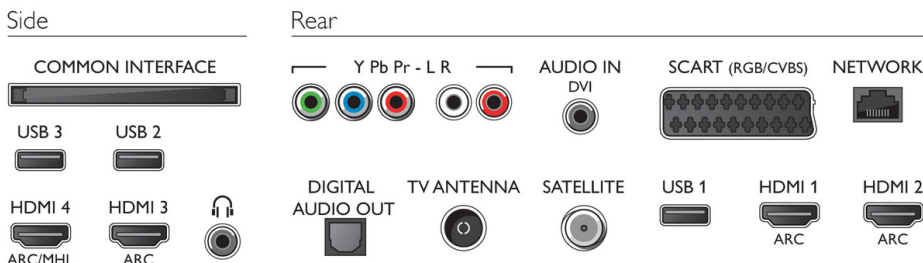

Dimensions

- Box dimensions (W x H x D):

- 1004 x 650 x 133 mm
- TV stand width distance: 572.2 mm
- Set dimensions (W x H x D): 918 x 534 x 77 mm
- Set dimensions with stand (W x H x D): 918 x 598 x 204 mm
- Product weight: 7.9 kg
- Product weight (+stand): 8.2 kg
- Weight incl. Packaging: 10.7 kg
- VESA wall mount compatible: 200 x 200 mm

Accessories

- Included accessories: Remote Control, 2 x AA Batteries, Table top stand, Power cord, Quick start guide, Legal and safety brochure

Connections

Issue date 2020-05-07

Version: 8.0.1

12 NC: 8670 001 35057
EAN: 87 18863 00810 2