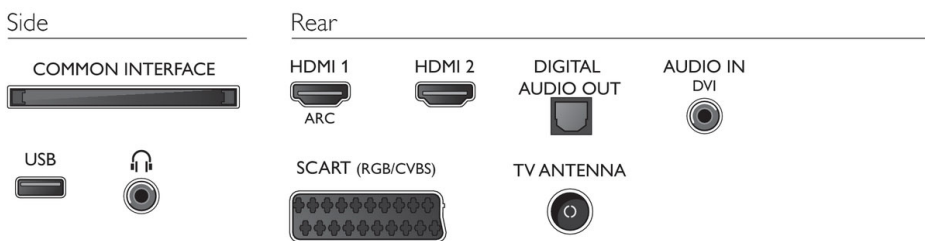

Multimedia Applications

- Video Playback Formats: Containers: AVI, MKV, H264/MPEG-4 AVC, MPEG-1, MPEG-2, MPEG-4, WMV9/VC1

- Subtitles Formats Support: .SML, .SRT, .SSA, .SUB, .TXT, .ASS
- Music Playback Formats: AAC, MP3, WAV, WMA (v2 up to v9.2)
- Picture Playback Formats: JPEG, BMP, GIF, PNG

Supported Display Resolution

- Computer inputs: up to 1920x1080 @ 60Hz
- Video inputs: 24, 25, 30, 50, 60 Hz, up to 1920x1080p

Tuner/Reception/Transmission

- Digital TV: DVB-T/T2/C
- MPEG Support: MPEG2, MPEG4
- Video Playback: NTSC, PAL, SECAM

Power

- Mains power: AC 220 - 240 V 50/60Hz
- Ambient temperature: 5 °C to 35 °C
- Eu Energy Label power: 46 W
- Annual energy consumption: 67 kW h
- Energy Label Class: A+
- Standby power consumption: <0.3W
- Off mode power consumption: <0.3 W
- Power Saving Features: Auto switch-off timer, Eco mode, Picture mute (for radio)

Dimensions

- Box dimensions (W x H x D): 1050 x 695 x 131 mm
- Set dimensions (W x H x D): 918 x 531 x 77 mm
- Set dimensions with stand (W x H x D): 918 x 570 x 257 mm
- Product weight: 8.8 kg
- Product weight (+stand): 9.1 kg
- Weight incl. Packaging: 11.2 kg
- VESA wall mount compatible: 200 x 200 mm

Accessories

- Included accessories: Remote Control, 2 x AAA Batteries, Table top stand, Power cord, Quick start guide, Legal and safety brochure, Warranty Leaflet

Connections

Issue date 2019-06-17

Version: 5.2.1

12 NC: 8670 001 23867
EAN: 87 18863 00313 8

© 2019 Koninklijke Philips N.V.
All Rights reserved.

Specifications are subject to change without notice.
Trademarks are the property of Koninklijke Philips N.V.
or their respective owners.

www.philips.com

* EPG and actual visibility (up to 8 days) is country and operator dependent.

* Energy consumption in kWh per year, based on the power consumption of the television operating 4 hours per day for 365 days. The actual energy consumption will depend on how the television is used.

* The TV supports DVB reception for 'Free to air' broadcast. Specific DVB operators may not be supported. An up to date list can be found in the FAQ section of the Philips support website. For some operators Conditional Access and subscription are required. Contact your operator for more information.

* (Philips) only compatible with specific Philips player device.