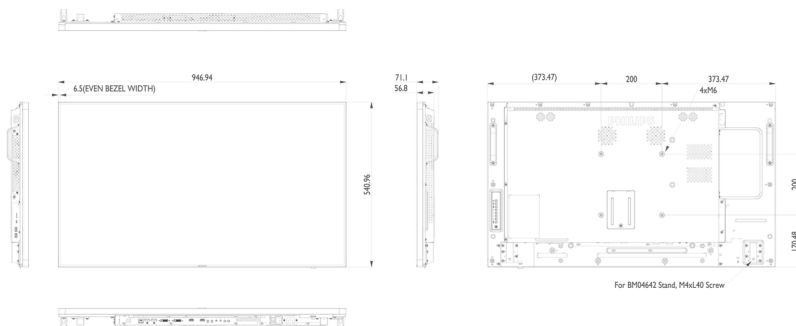

Power

- Standby power consumption: <0.4 W
- Mains power: 100 ~ 240 VAC, 50 ~ 60 Hz
- Consumption (Typical): 85 W
- Consumption (EPA 7.0): 83.32 W

Operating conditions

- Temperature range (operation): 0 ~ 40 °C
- Temperature range (storage): -20 ~ 60 °C
- Relative humidity: 20 ~ 80 %
- Altitude: 0 ~ 3000 m
- MTBF: 60,000 hour(s)

Sound

- Built-in speakers: 2 x 10W RMS

Accessories

- Included accessories: Remote Control, Batteries for remote control, Quick start guide, RS232 cable, AC Power Cord
- Optional accessories: ColourCalibrationKit (CCK4602), Table top stand

Multimedia Applications

- USB Playback Audio: AAC, AIF, AIFF, M4A, MP3, WAV, WMA, ASF, LPCM, M3U, MP4
- USB Playback Picture: BMP, GIF, JPEG, JPG, PDF
- USB Playback Video: M2TS, M4V, MK3D, MKV, MP4, MPEG, MPG, MTS, TS, TTS, VOB, WMV

Miscellaneous

- On-Screen Display Languages: English, French, German, Spanish, Polish, Turkish, Russian, Italian, Simplified Chinese, Traditional Chinese, Arabic, Japanese, Danish, Dutch, Finnish, Norwegian, Portuguese, Swedish
- Regulatory approvals: EnergyStar 7.0, CE, FCC, Class B, UL/cUL, CCC, C-Tick, RoHS, GOST, BSMI, CB, J-Moss, PSE, VCCI
- Warranty: 3 year warranty

Internal Player

- CPU: Octacore Cortex A53 1.5GHz
- GPU: PowerVR SGX6110
- Memory: 2GB DDR3
- Storage: 16GB EMMC

Issue date 2018-12-06

Version: 3.0.1

12 NC: 8670 001 41448
EAN: 87 12581 74215 7

© 2018 Koninklijke Philips N.V.
All Rights reserved.

Specifications are subject to change without notice.
Trademarks are the property of Koninklijke Philips N.V.
or their respective owners.

www.philips.com