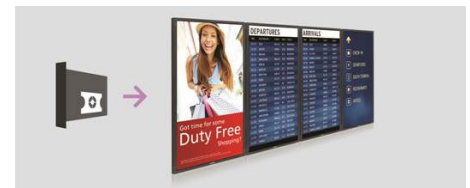

OPS Insert

Turn your display into an all-in-one digital signage solution and create a display network which is connected, intelligent and secure. Open Pluggable Specification (OPS) is an industry standard slot into which you can add an OPS-standardized media player. This cable free solution gives you the ability to install, use or maintain your hardware whenever you need.