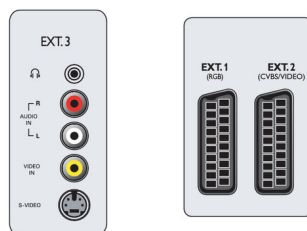

Tuner/Reception/Transmission

- Aerial Input: 75 ohm coaxial (IEC75)
- TV system: PAL I, PAL B/G, PAL D/K, SECAM B/G, SECAM D/K, SECAM L/L', DVB COFDM 2K/8K
- Video Playback: NTSC, SECAM, PAL
- Digital TV: DVB Terrestrial*
- Tuner bands: Hyperband, S-Channel, UHF, VHF
- Number of Pre-set Channels: 100
- Tuner Display: PLL

Connectivity

- Ext 1 Scart: Audio L/R, CVBS in/out, RGB
- Ext 2 Scart: Audio L/R, CVBS in/out, S-video in
- Ext 3: S-video in, CVBS in, Audio L/R in
- Ext 4: YPbPr, Audio L/R in
- Ext 5: HDMI
- Ext 6: HDMI

- Number of Scarts: 2
- Other connections: Headphone out, Common Interface

Power

- Ambient temperature: 5°C to 40°C
- Mains power: 220 - 240 V, 50/60 Hz
- Power consumption: 240 W
- Standby power consumption: < 1 W

Accessories

- Included accessories: Tabletop stand, Power cord, Quick start guide, User Manual, Registration card, Warranty certificate, Remote Control, Batteries for remote control
- Optional accessories: Floor stand

Dimensions

- Set dimensions (W x H x D): 1046 x 686 x 116 mm
- Set dimensions with stand (W x H x D): 1046 x 749 x 265 mm
- Product weight: 25 kg
- Product weight (+stand): 33 kg
- Box dimensions (W x H x D): 1152 x 788 x 313 mm
- Weight incl. Packaging: 38.5 kg

Stereo system					Transmission system					
2CS DK	NICAM DK	2CS BG	NICAM I	NICAM LL'	PAL BG	PAL D/K	PAL I	SECAM BG	SECAM DK	SECAM LL'
•	•	•	•	•	•	•	•	•	•	•

Issue date 2019-06-28

Version: 7.0.11

12 NC: 8670 000 25147
EAN: 87 12581 30113 2

© 2019 Koninklijke Philips N.V.
All Rights reserved.

Specifications are subject to change without notice.
Trademarks are the property of Koninklijke Philips N.V.
or their respective owners.

www.philips.com