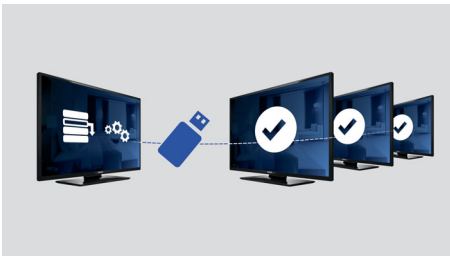

PHILIPS

Highlights

Welcome page

A welcome page is displayed each time the TV set is switched on. The welcome page can be branded and customized easily at the time of installation via a simple welcome image in .png format.

USB Cloning

Provides the ability to easily copy all programming and channel programming

settings from one TV into other TV sets in less than a minute. The feature ensures uniformity between TV sets and significantly reduces installation time and costs.

USB (photos, music, video)

Share the fun. Connect your USB memory-stick, digital camera, mp3 player or other multimedia device to the USB port on your TV to enjoy photos, videos and music with the easy to use onscreen content browser.

One combined channel list

One integrated channel list for digital and analogue channels. This allows the guest to zapp seamless between Analogue and Digital channels.

Advanced volume control

With advanced volume control you can install the start-up volume of the TV and predifine the volume range with which the TV set is allowed to operate, preventing excessive volume adjustments and avoiding disturbance of next door guests.