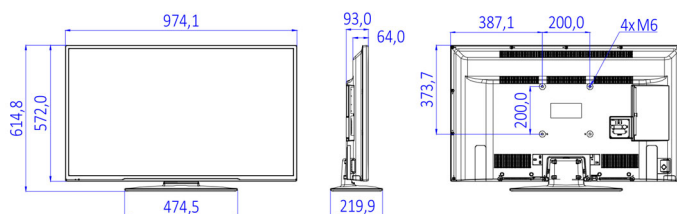

Specifications

Picture/Display

- Display: LED Full HD
- Diagonal screen size: 43 inch / 108 cm
- Aspect ratio: 16:9
- Panel resolution: 1920x1080p
- Brightness: 300 cd/m²
- Viewing angle: 178° (H) / 178° (V)

Accessories

- Included: Remote Control 22AV1407A/12, 2xAAA Batteries, Tabletop Stand, Warranty Leaflet, Legal and Safety brochure
- Optional: Setup RC 22AV9573A

Power

- Mains power: AC 220-240V; 50-60Hz
- Energy Label Class: A++
- Eu Energy Label power: 37 W
- Annual energy consumption: 54 kWh
- Standby power consumption: <0.3 W
- Power Saving Features: Eco mode
- Ambient temperature: 5 °C to 45 °C

Dimensions

- Set dimensions (W x H x D): 974 x 572 x 64/

Issue date 2017-03-16

Version: 1.0.1

12 NC: 8670 001 37963
EAN: 87 18863 00935 2

© 2017 Koninklijke Philips N.V.
All Rights reserved.

Specifications are subject to change without notice.
Trademarks are the property of Koninklijke Philips N.V.
or their respective owners.