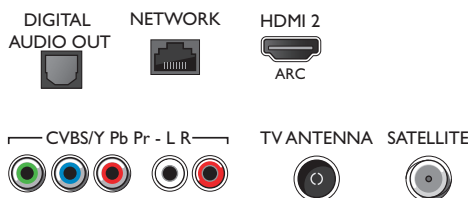

Rear

Issue date 2018-03-12

Version: 14.6.1

12 NC: 8670 001 39132
EAN: 87 18863 01005 1

© 2018 Koninklijke Philips N.V.
All Rights reserved.

Specifications are subject to change without notice.
Trademarks are the property of Koninklijke Philips N.V.
or their respective owners.

www.philips.com

* EPG and actual visibility (up to 8 days) is country and operator dependent.

* Energy consumption in kWh per year, based on the power consumption of the television operating 4 hours per day for 365 days. The actual energy consumption will depend on how the television is used.

* The TV supports DVB reception for 'Free to air' broadcast. Specific DVB operators may not be supported. An up to date list can be found in the FAQ section of the Philips support website. For some operators Conditional Access and subscription are required. Contact your operator for more information.

* (Philips) only compatible with specific Philips player device.