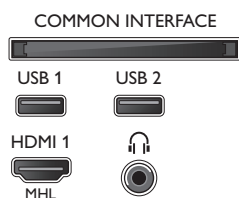

Dimensions

- TV stand width distance: 307.08 mm
- Box dimensions (W x H x D): 1070 x 685 x 160 mm
- Set dimensions (W x H x D): 968.18 x 575.9 x 79.5 mm
- Set dimensions with stand (W x H x D): 968.18 x 627.4 x 241 mm
- Product weight: 8.89 kg
- Product weight (+stand): 11.02 kg
- Weight incl. Packaging: 13.8 kg
- VESA wall mount compatible: 200 x 200 mm

Accessories

- Included accessories: Remote Control, 2 x AAA Batteries, Table top stand, Power cord, Quick start guide, Legal and safety brochure

Smart TV Features

- Ease of Installation: Auto detect Philips devices, Device connection wizard, Network installation wizard, Settings assistant wizard
- Ease of Use: One-stop Smart Menu button, Onscreen Usermanual
- Firmware upgradeable: Firmware auto upgrade wizard, Firmware upgradeable via USB, Online firmware upgrade
- Interactive TV: HbbTV
- Philips TV Remote app*: Apps, Channels, Control, NowOnTV, TV Guide, Video On Demand
- Program: Pause TV, USB Recording*
- Screen Format Adjustments: Basic - Fill Screen, Fit to Screen, Zoom, Stretch
- SmartTV apps*: Online Video Stores, Open Internet Browser, Social TV, TV on Demand, Youtube
- User Interaction: SimplyShare

Connections

Side