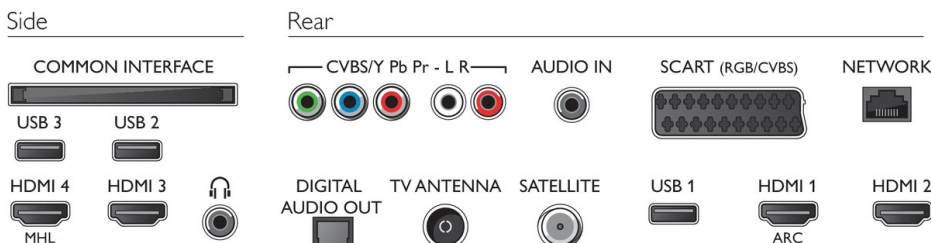

Supported Display Resolution

- Computer inputs on HDMI1/2: up to FHD 1920x1080 @60Hz, up to 4K UHD 3840x2160 @30Hz
- Computer inputs on HDMI3/4: up to 4K UHD 3840x2160 @60Hz
- Video inputs on HDMI1/2: up to 4K UHD 3840x2160 @30Hz, up to FHD 1920x1080 @ 60Hz
- Video inputs on HDMI3/4: up to 4K UHD 3840x2160 @60Hz

Tuner/Reception/Transmission

- HEVC support
- Digital TV: DVB-T/T2/T2-HD/C/S/S2
- MPEG Support: MPEG2, MPEG4
- Video Playback: NTSC, PAL, SECAM
- TV Program guide*: 8 day Electronic Program Guide
- Signal strength indication
- Teletext: 1000 page Hypertext

Power

- Mains power: AC 220 - 240 V 50/60Hz
- Presence of lead: Yes*
- Mercury content: 0 mg
- Ambient temperature: 5 °C to 35 °C
- Eu Energy Label power: 47 W
- Annual energy consumption: 68 kWh a
- Energy Label Class: A+
- Standby power consumption: <0.3W
- Off mode power consumption: 0.3 W
- Power Saving Features: Auto switch-off timer, Picture mute (for radio)

Dimensions

- Box dimensions (W x H x D): 1054 x 669 x 133 mm
- TV stand width distance: 600 mm
- Set dimensions (W x H x D): 968 x 576 x 77 mm
- Set dimensions with stand (W x H x D):

- 968 x 623 x 202 mm
- Product weight: 9.3 kg
- Product weight (+stand): 9.7 kg
- Weight incl. Packaging: 12.3 kg
- VESA wall mount compatible: 200 x 200 mm

Accessories

- Included accessories: Remote Control, 2 x AA Batteries, Power cord, Quick start guide, Legal and safety brochure, Table top stand

Connections

Issue date 2019-06-18

Version: 13.0.1

12 NC: 8670 001 36407
EAN: 87 18863 00851 5

© 2019 Koninklijke Philips N.V.
All Rights reserved.

Specifications are subject to change without notice. Trademarks are the property of Koninklijke Philips N.V. or their respective owners.

www.philips.com

* EPG and actual visibility (up to 8 days) is country and operator dependent.

* Energy consumption in kWh per year, based on the power consumption of the television operating 4 hours per day for 365 days. The actual energy consumption will depend on how the television is used.

* The TV supports DVB reception for 'Free to air' broadcast. Specific DVB operators may not be supported. An up to date list can be found in the FAQ section of the Philips support website. For some operators Conditional Access and subscription are required. Contact your operator for more information.

* (Philips) only compatible with specific Philips player device.

* Philips TV Remote app and related functionalities vary per TV model, operator, and country, as well as smart device model and OS. For more details please visit: www.philips.com/TVRemoteapp.

* Smart TV app offerings vary per TV model and country. For more details please visit: www.philips.com/smarttv.

* USB recording for digital channels only, recordings may be limited by broadcast copy protection (CI+). Country and channel restrictions may apply.

* Compatibility depends on Wifi Miracast certification & Android 4.2 or later. For more details please refer to your device documentation.