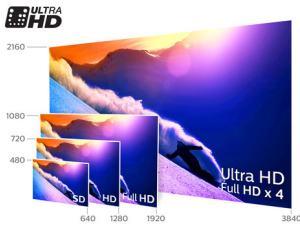

Highlights

4K Ultra HD

Ultra HD TV has four times the resolution of a conventional Full HD TV. With over 8 million pixels and our unique Ultra Resolution Upscaling technology, you'll experience the best possible picture quality. The higher the quality of your original content, the better images and resolution you will be able to experience. Enjoy improved sharpness, increased depth perception, superior contrast, smooth natural motion, and flawless details.

Pixel Plus Ultra HD

Experience 4K Ultra HD sharpness with the Philips Pixel Plus Ultra HD engine. It optimizes picture quality to deliver smooth, fluid images with incredible detail and depth – Enjoy sharper 4K images with brighter whites and blacker blacks every time.