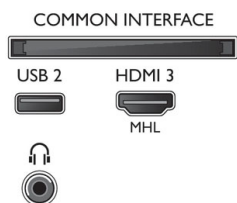

- Product weight: 8.7 kg
- Product weight (+stand): 9.22 kg
- Weight incl. Packaging: 12.2 kg
- VESA wall mount compatible: 200 x 200 mm

Accessories

- Included accessories: Remote Control, 2 x AAA Batteries, Power cord, Quick start guide, Legal and safety brochure, Table top stand

Connections

Side

Rear

Bottom

Issue date 2021-02-19

Version: 11.1.1

12 NC: 8670 001 44416
EAN: 87 18863 01159 1

© 2021 Koninklijke Philips N.V.
All Rights reserved.