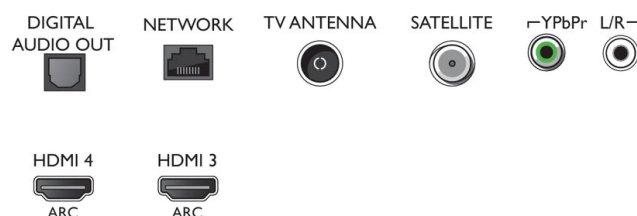

Connections

Side

Bottom

Issue date 2021-02-19

Version: 13.5.1

12 NC: 8670 001 44377
EAN: 87 18863 01146 1

© 2021 Koninklijke Philips N.V.
All Rights reserved.

Specifications are subject to change without notice.
Trademarks are the property of Koninklijke Philips N.V.
or their respective owners.