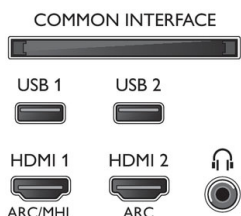

Connections

Side