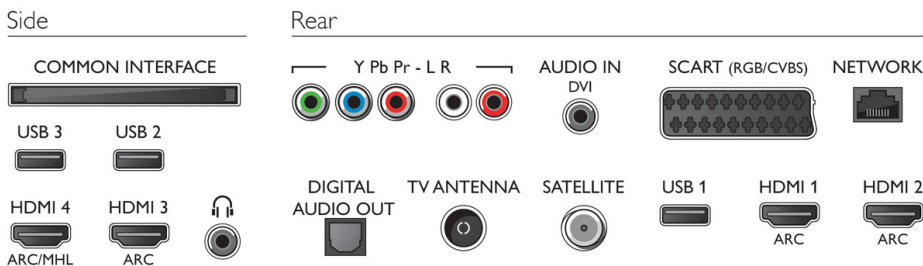

Dimensions

- Box dimensions (W x H x D): 1054 x 669 x 133 mm
- TV stand width distance: 968.04 mm
- Set dimensions (W x H x D): 968 x 573 x 77 mm
- Set dimensions with stand (W x H x D): 968 x 622 x 201 mm
- Product weight: 9.9 kg
- Product weight (+stand): 10.4 kg
- Weight incl. Packaging: 13 kg
- VESA wall mount compatible: 200 x 200 mm

Accessories

- Included accessories: Remote Control, 2 x AA Batteries, Table top stand, Power cord, Quick start guide, Legal and safety brochure

Connections

Issue date 2019-06-18

Version: 13.2.1

12 NC: 8670 001 35007
EAN: 87 18863 00780 8