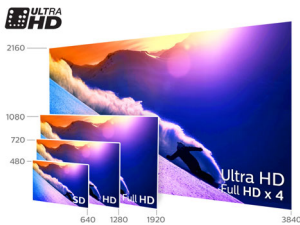

4K Ultra HD

Ultra HD TV has four times the resolution of a conventional Full HD TV. With over 8 million pixels and our unique Ultra Resolution Upscaling technology, you'll experience the best possible picture quality. The higher the

quality of your original content, the better images and resolution you will be able to experience. Enjoy improved sharpness, increased depth perception, superior contrast, smooth natural motion, and flawless details.

Pixel Plus Ultra HD

Experience 4K Ultra HD sharpness with the Philips Pixel Plus Ultra HD engine. It optimizes picture quality to deliver smooth, fluid images with incredible detail and depth – Enjoy sharper 4K images with brighter whites and blacker blacks every time.