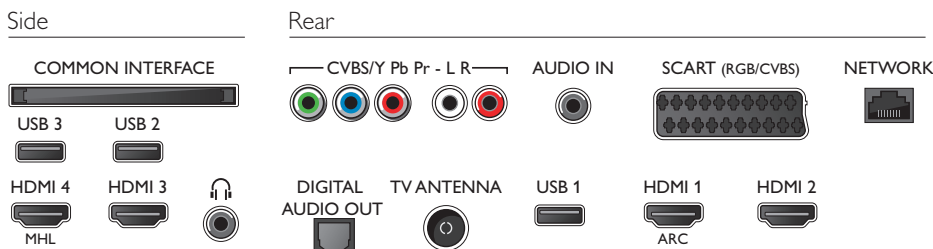

Supported Display Resolution

- Computer inputs on HDMI1/2: up to FHD 1920x1080 @60Hz, up to 4K UHD 3840x2160 @30Hz
- Computer inputs on HDMI3/4: up to 4K UHD 3840x2160 @60Hz
- Video inputs on HDMI1/2: up to 4K UHD 3840x2160 @30Hz, up to FHD 1920x1080 @ 60Hz
- Video inputs on HDMI3/4: up to 4K UHD 3840x2160 @60Hz

Tuner/Reception/Transmission

- HEVC support
- Digital TV: DVB-T/T2/C
- MPEG Support: MPEG2, MPEG4
- Video Playback: NTSC, PAL, SECAM
- TV Program guide*: 8 day Electronic Program Guide
- Signal strength indication
- Teletext: 1000 page Hypertext

Power

- Mains power: AC 220 - 240 V 50/60Hz
- Presence of lead: Yes*
- Mercury content: 0 mg
- Ambient temperature: 5 °C to 35 °C
- Eu Energy Label power: 47 W
- Annual energy consumption: 68 kW h
- Energy Label Class: A+
- Standby power consumption: <0.3W
- Off mode power consumption: 0.3 W
- Power Saving Features: Auto switch-off timer, Picture mute (for radio)

Dimensions

- Box dimensions (W x H x D): 1054 x 669 x 133 mm
- TV stand width distance: 600 mm
- Set dimensions (W x H x D): 968 x 576 x 77 mm
- Set dimensions with stand (W x H x D):

- 968 x 623 x 202 mm
- Product weight: 9.3 kg
- Product weight (+stand): 9.7 kg
- Weight incl. Packaging: 12.3 kg
- VESA wall mount compatible: 200 x 200 mm

Accessories

- Included accessories: Remote Control, 2 x AA Batteries, Power cord, Quick start guide, Legal and safety brochure, Table top stand

Connections

Issue date 2017-05-11
Version: 12.1.1
12 NC: 8670 001 36412
EAN: 87 18863 00855 3

© 2017 Koninklijke Philips N.V.
All Rights reserved.
Specifications are subject to change without notice.
Trademarks are the property of Koninklijke Philips N.V. or their respective owners.
www.philips.com

* EPG and actual visibility (up to 8 days) is country and operator dependent.
* Energy consumption in kWh per year, based on the power consumption of the television operating 4 hours per day for 365 days. The actual energy consumption will depend on how the television is used.
* The TV supports DVB reception for 'Free to air' broadcast. Specific DVB operators may not be supported. An up to date list can be found in the FAQ section of the Philips support website. For some operators Conditional Access and subscription are required. Contact your operator for more information.
* (Philips) only compatible with specific Philips player device.
* Philips TV Remote app and related functionalities vary per TV model, operator, and country, as well as smart device model and OS. For more details please visit: www.philips.com/TVRemoteapp.
* Smart TV app offerings vary per TV model and country. For more details please visit: www.philips.com/smarttv.
* USB recording for digital channels only, recordings may be limited by broadcast copy protection (CI+). Country and channel restrictions may apply.
* Compatibility depends on Wifi Miracast certification & Android 4.2 or later. For more details please refer to your device documentation.